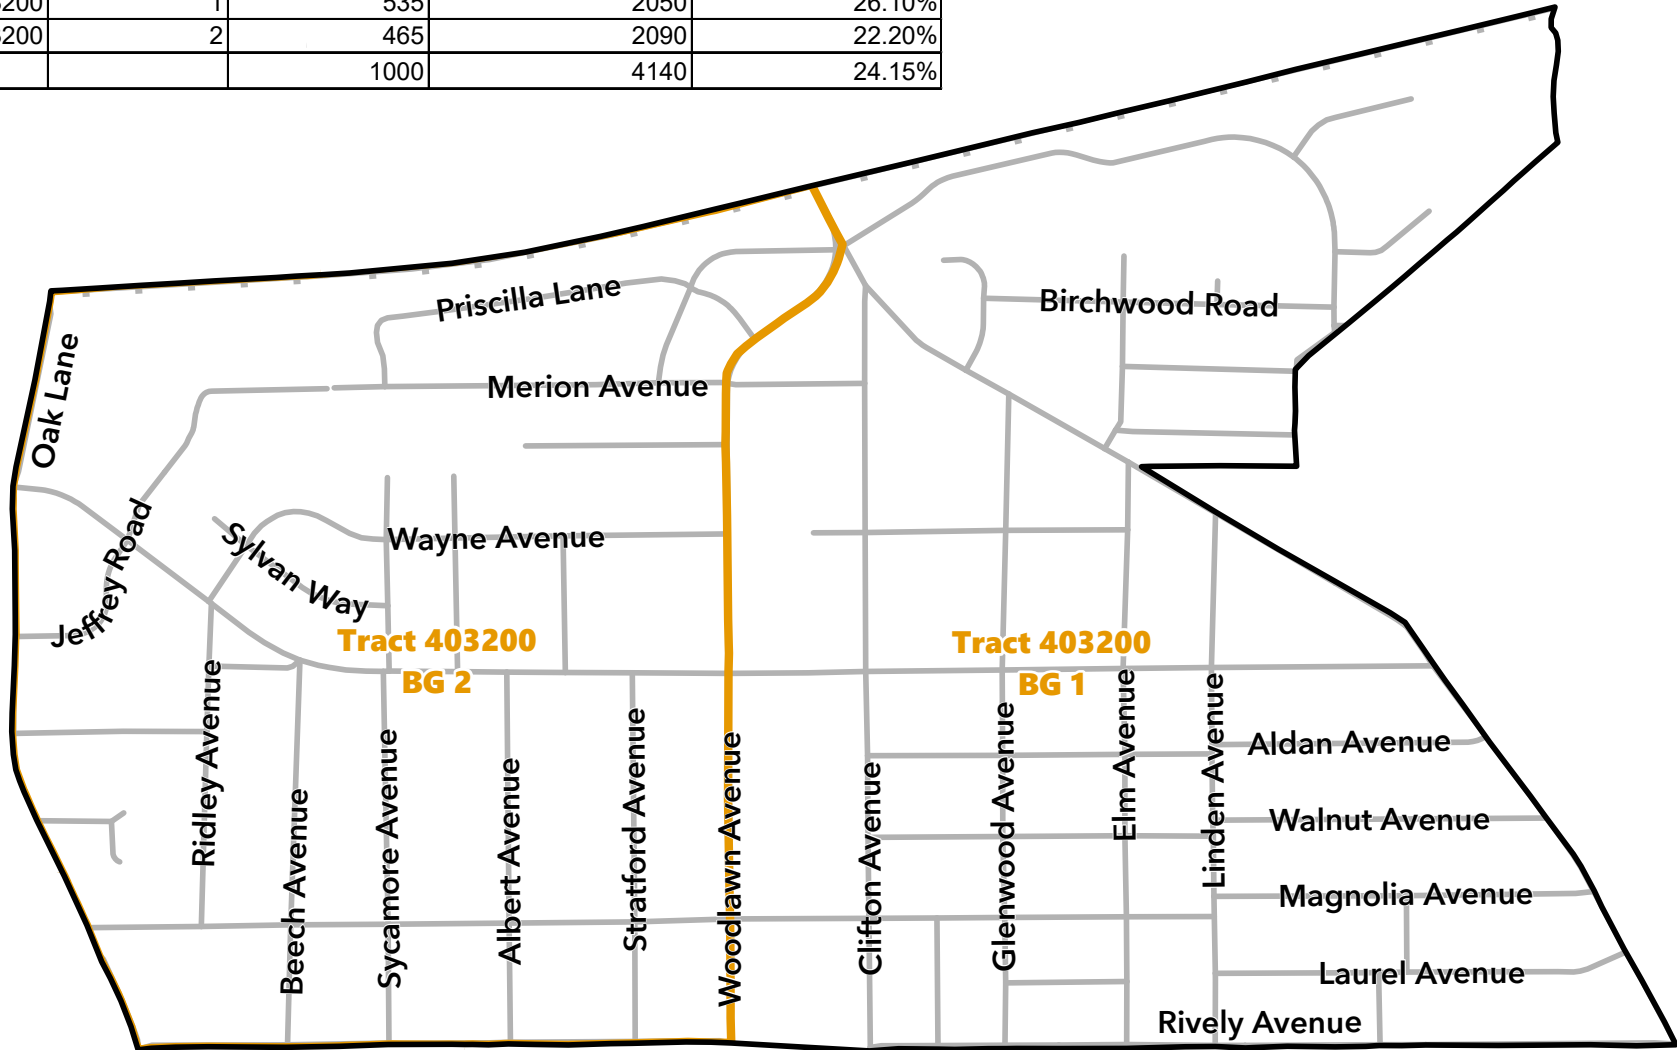

Census Tract	Block Group	Low/Mod Pop	Low/Mod Universe	Low/Mod Percent
403200	1	535	2050	26.10%
403200	2	465	2090	22.20%
Total		1000	4140	24.15%

Source: HUD - Low/Moderate Income Summary Data, 2016-2020 American Community Survey, US Department of Commerce, Bureau of the Census