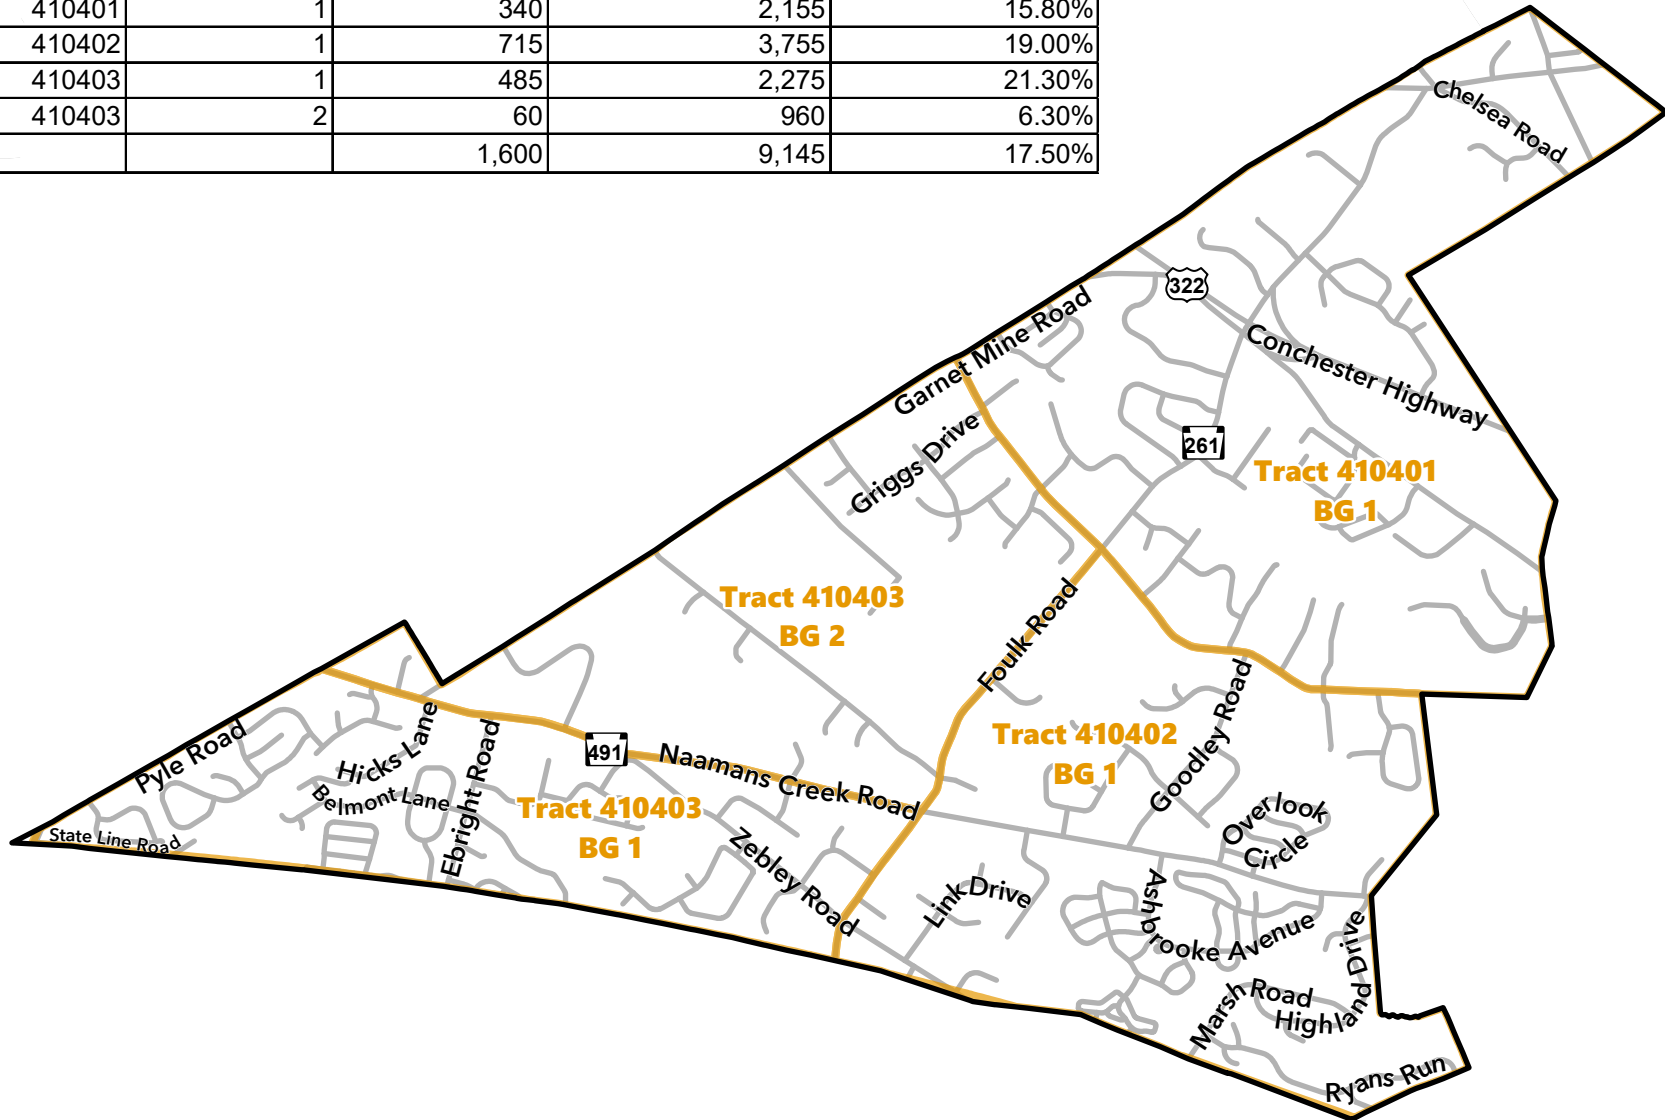

Census Tracts	Block Groups	Low/Mod Pop	Low/Mod Universe	Low/Mod Percent
410401	1	340	2,155	15.80%
410402	1	715	3,755	19.00%
410403	1	485	2,275	21.30%
410403	2	60	960	6.30%
Total		1,600	9,145	17.50%

Source: HUD - Low/Moderate Income Summary Data, 2016-2020 American Community Survey, US Department of Commerce, Bureau of the Census