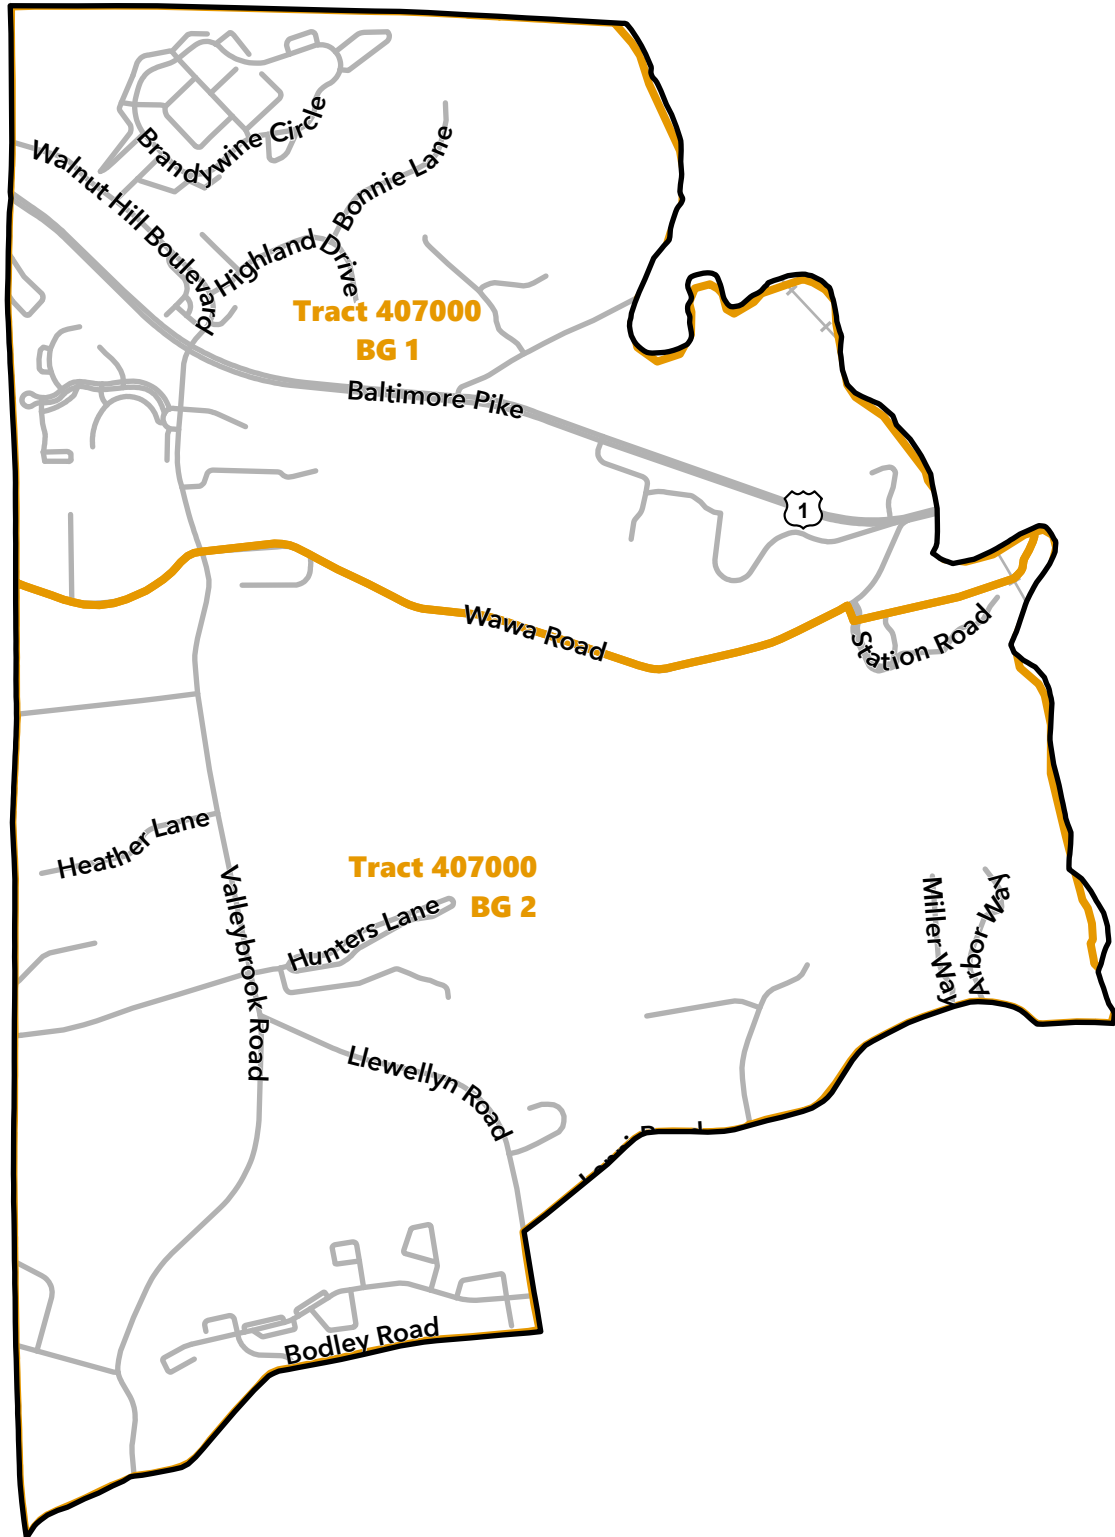

Census Tract	Block Group	Low/Mod Pop	Low/Mod Universe	Low/Mod Percent
407000	1	375	1585	23.70%
407000	2	355	985	36.00%
Total		730	2570	28.40%

Source: HUD - Low/Moderate Income Summary Data, 2016-2020 American Community Survey, US Department of Commerce, Bureau of the Census