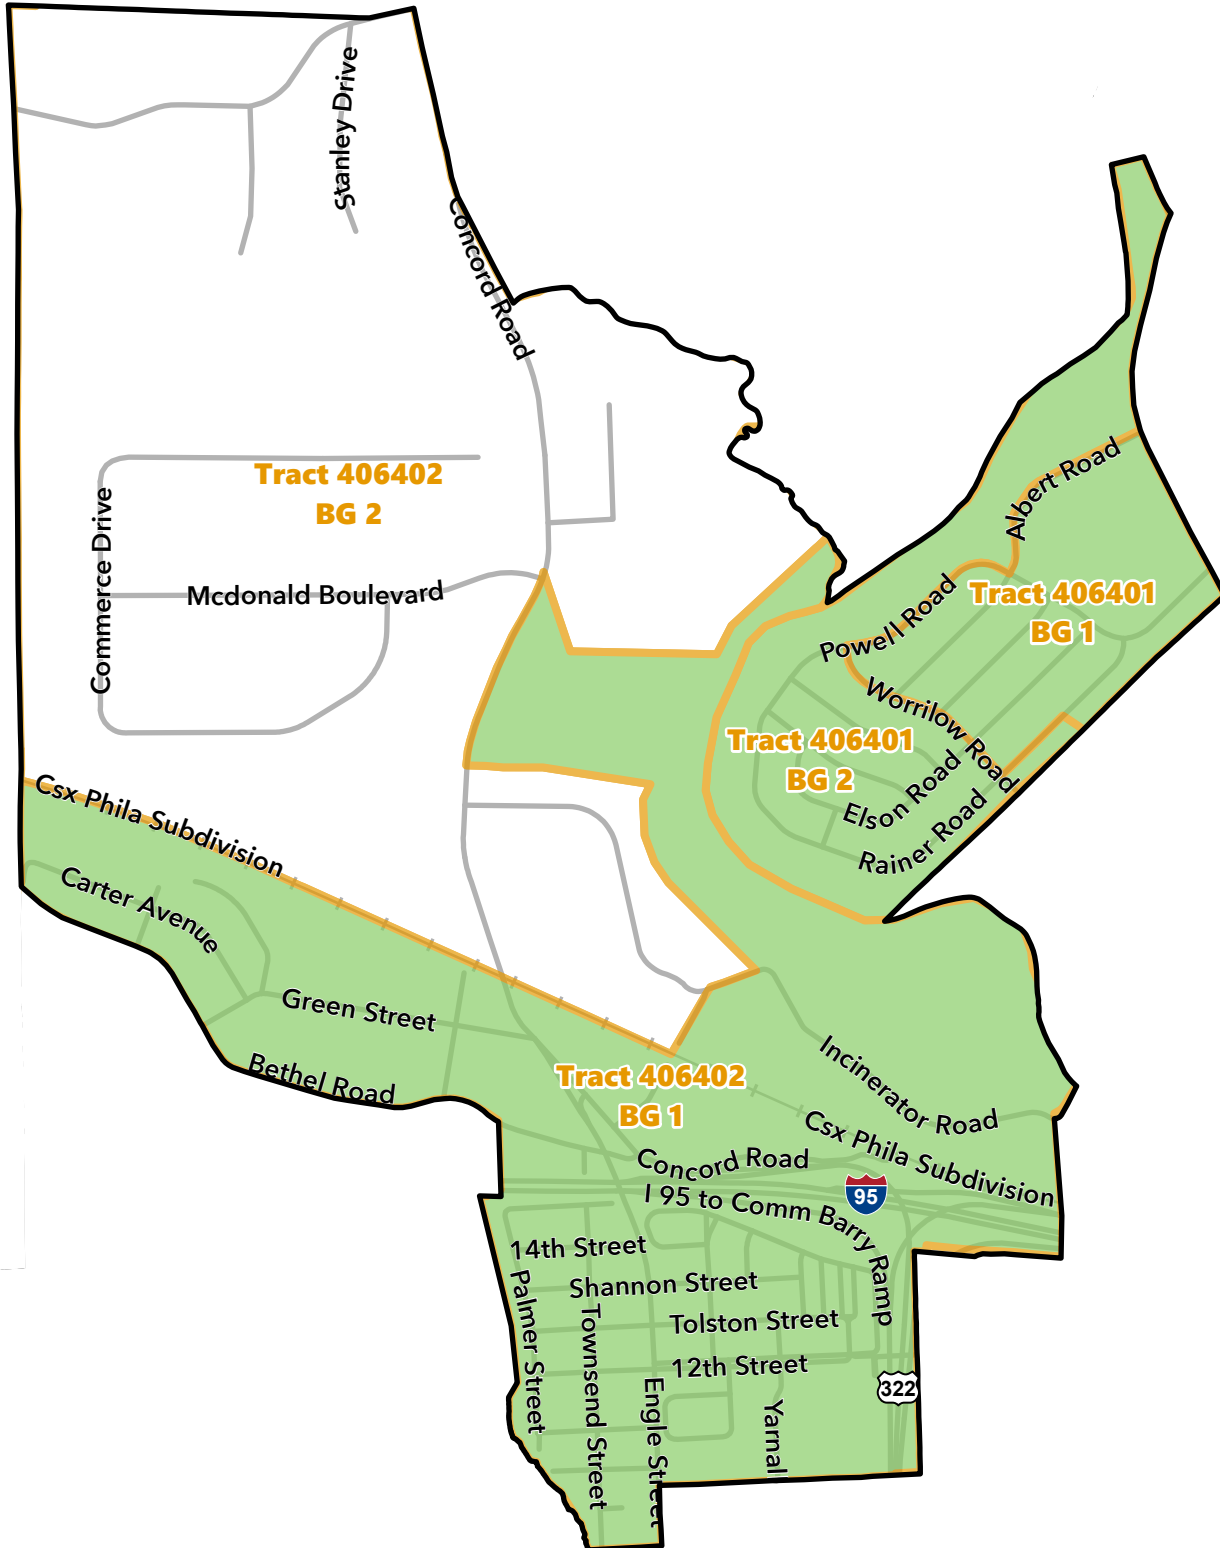

Census Tract	Block Group	Low/Mod Pop	Low/Mod Universe	Low/Mod Percent
406401	1	705	905	77.90%
406401	2	1,225	1,865	65.70%
406402	1	1,085	1,300	83.50%
406402	2	0	0	0.00%
<b>Total</b>		<b>3,015</b>	<b>4,070</b>	<b>74.08%</b>

Source: HUD - Low/Moderate Income Summary Data, 2016-2020 American Community Survey, US Department of Commerce, Bureau of the Census