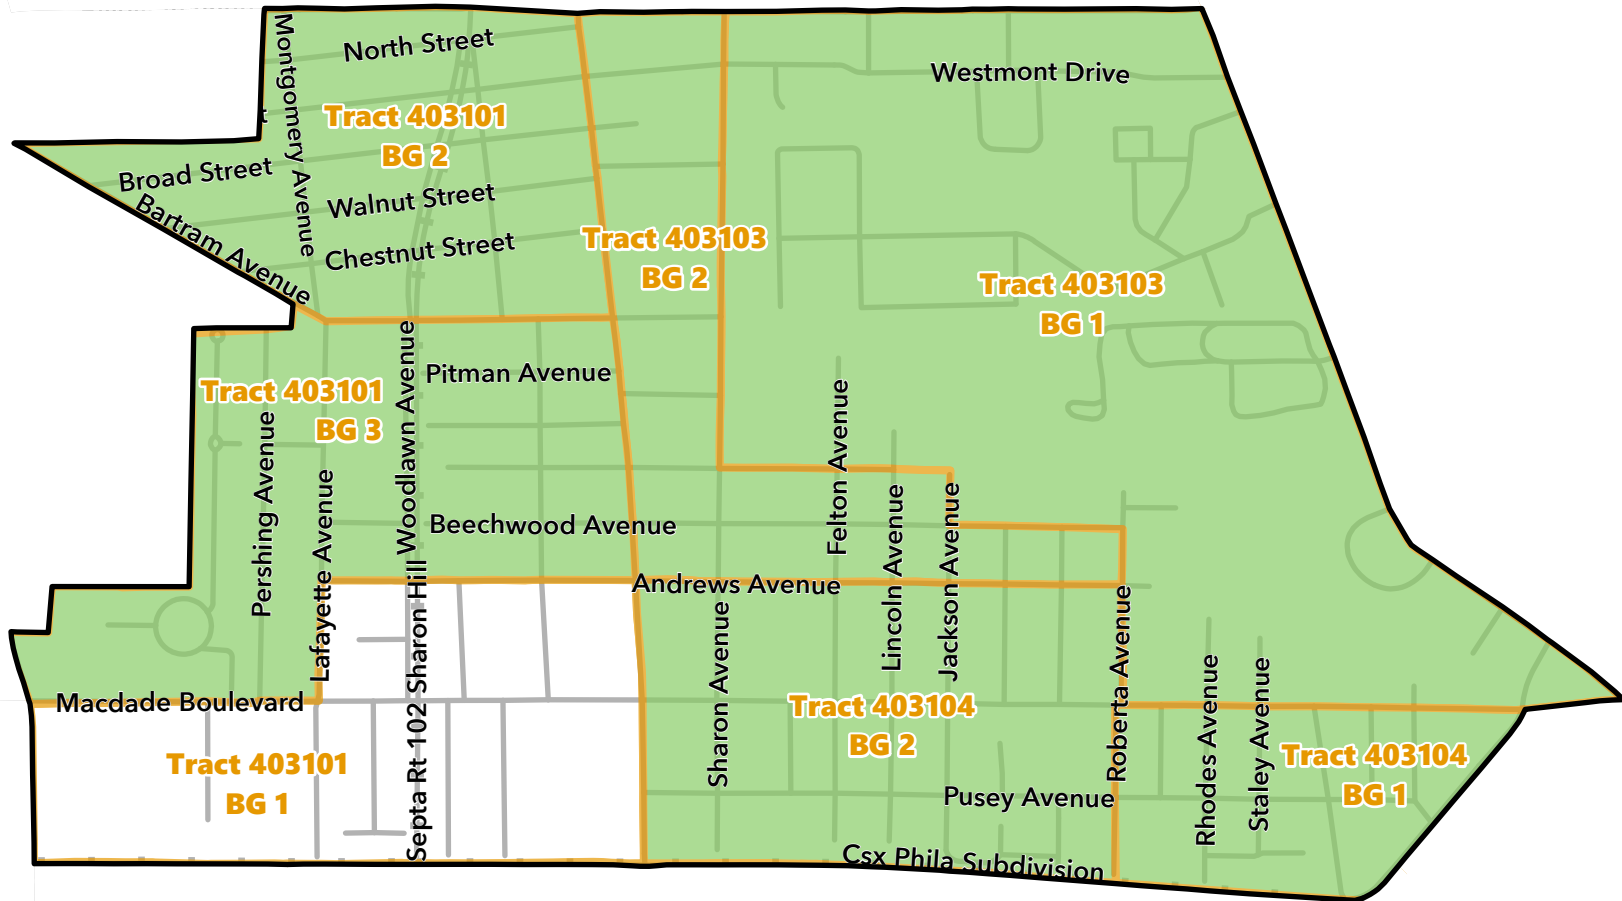

Census Tract	Block Group	Low/Mod Pop	Low/Mod Universe	Low/Mod Percent
403101	1	500	1,550	32.30%
403101	2	720	1,125	64.00%
403101	3	700	1,060	66.00%
403103	1	1,120	1,585	70.70%
403103	2	580	1,085	53.50%
403104	1	725	900	80.60%
403104	2	895	1,470	60.90%
Total		5,240	8,775	59.72%

Source: HUD - Low/Moderate Income Summary Data, 2016-2020 American Community Survey, US Department of Commerce, Bureau of the Census