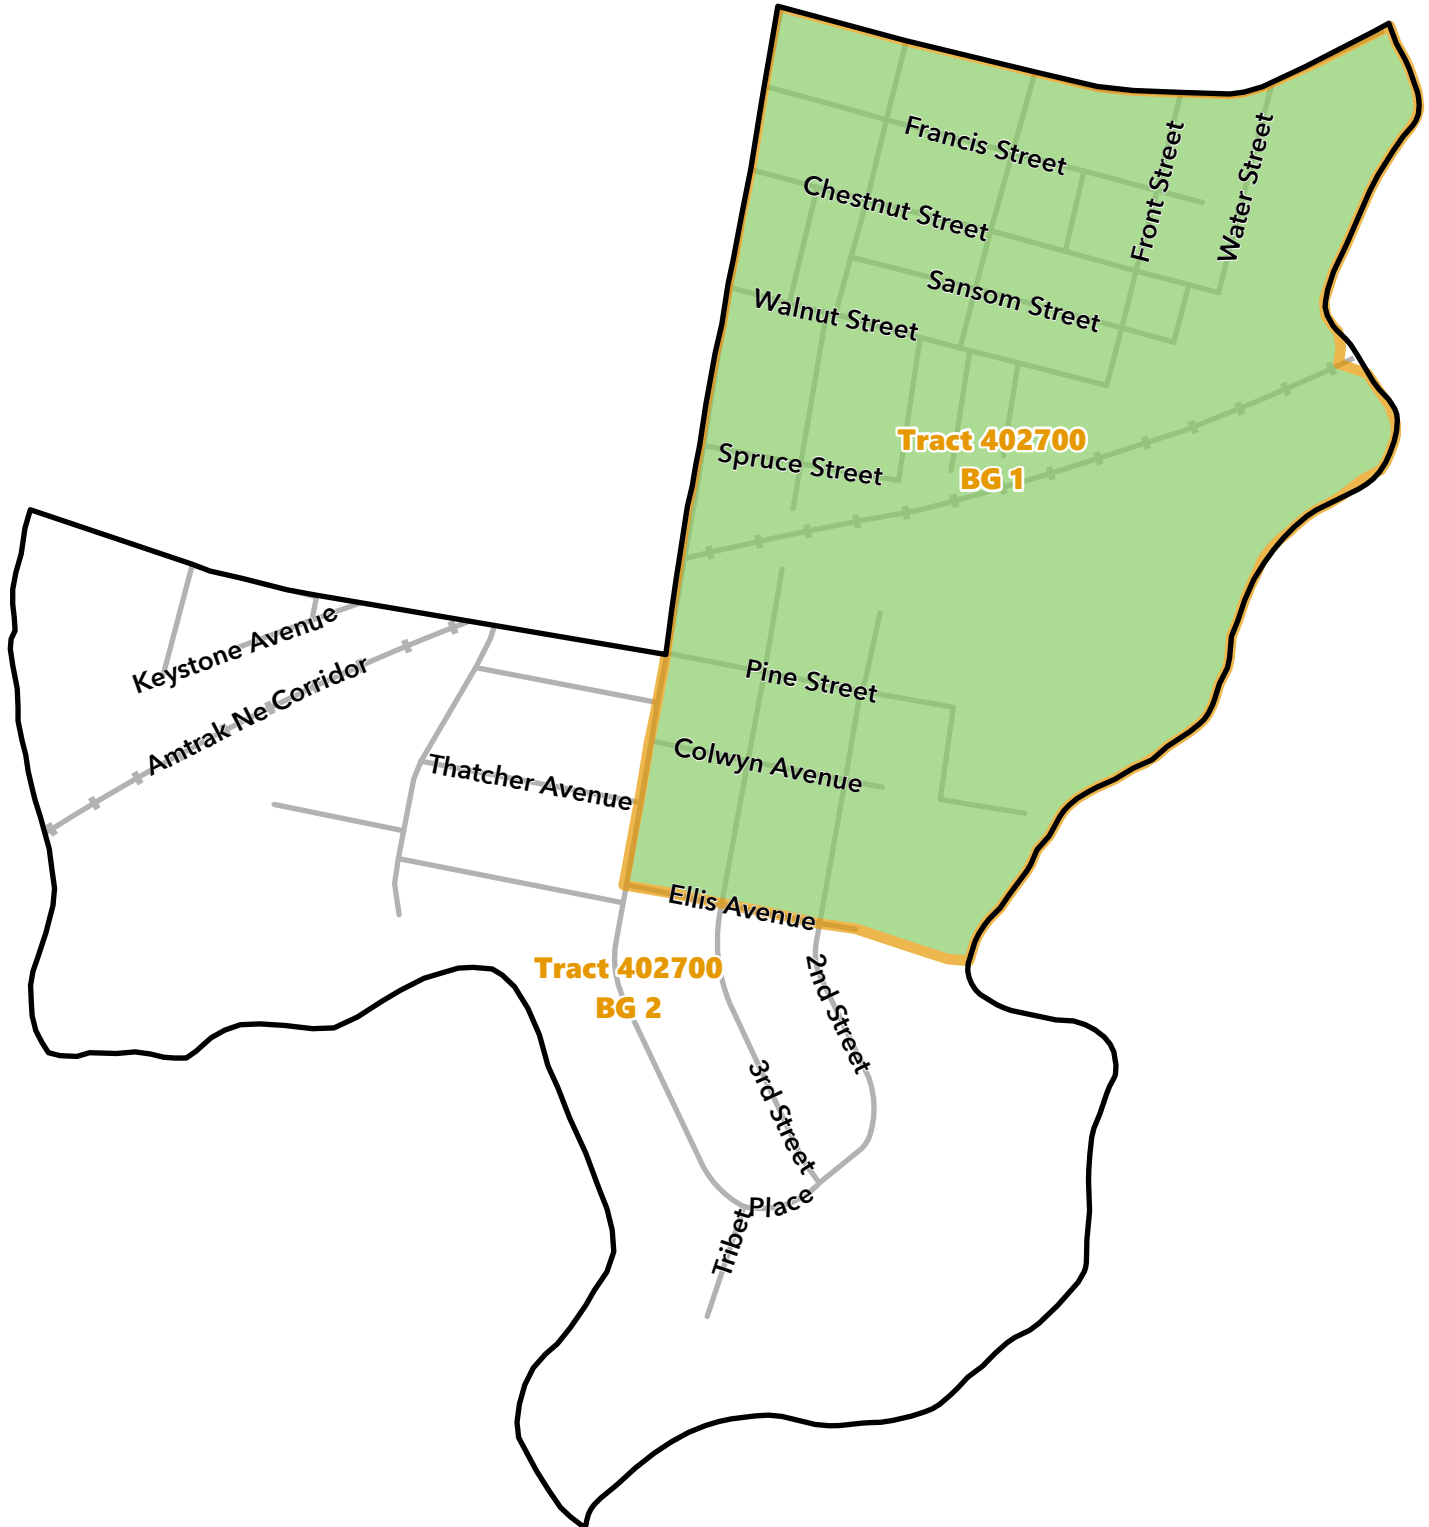

Census Tract	Block Group	Low/Mod Pop	Low/Mod Universe	Low/Mod Percent
402700	1	1,450	1,630	89.00%
402700	2	460	915	50.30%
Total		1,910	2,545	75.05%

Source: HUD - Low/Moderate Income Summary Data, 2016-2020 American Community Survey, US Department of Commerce, Bureau of the Census