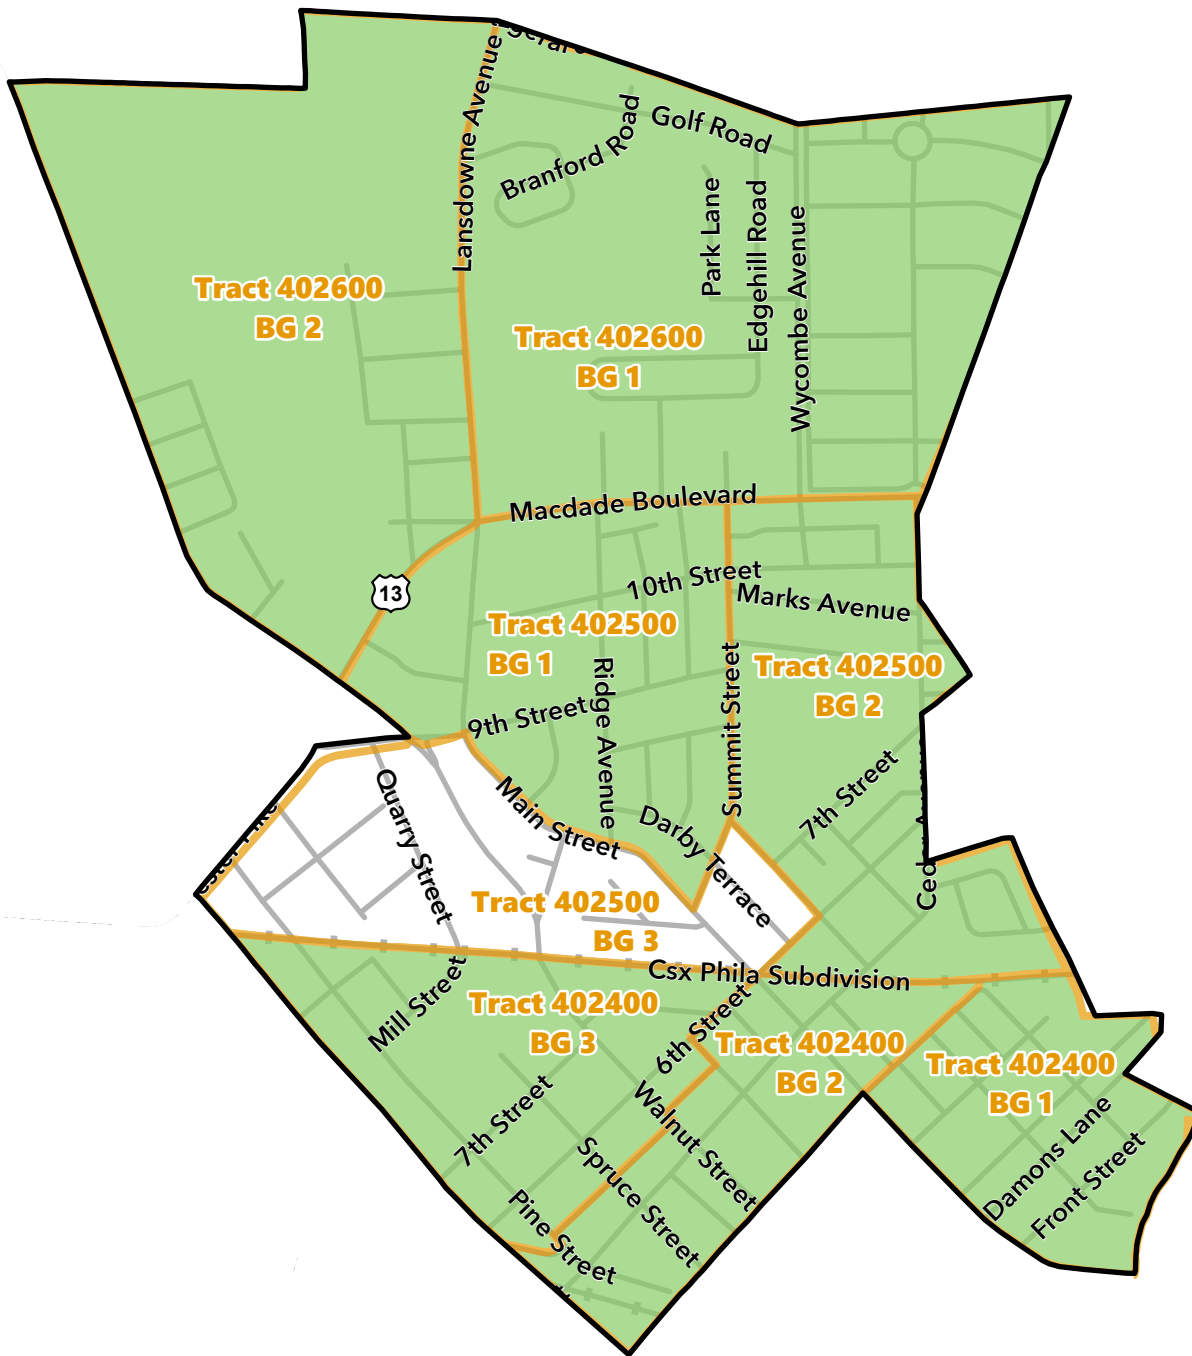

Census Tract	Block Group	Low/Mod Pop	Low/Mod Universe	Low/Mod Percent
402400	1	970	1,165	83.30%
402400	2	545	845	64.50%
402400	3	480	770	62.30%
402500	1	1,290	1,585	81.40%
402500	2	1,010	1,410	71.60%
402500	3	175	810	21.60%
402600	1	1,605	2,085	77.00%
402600	2	1,165	1,580	73.70%
Total		7,240	10,250	70.63%

Source: HUD - Low/Moderate Income Summary Data, 2016-2020 American Community Survey, US Department of Commerce, Bureau of the Census