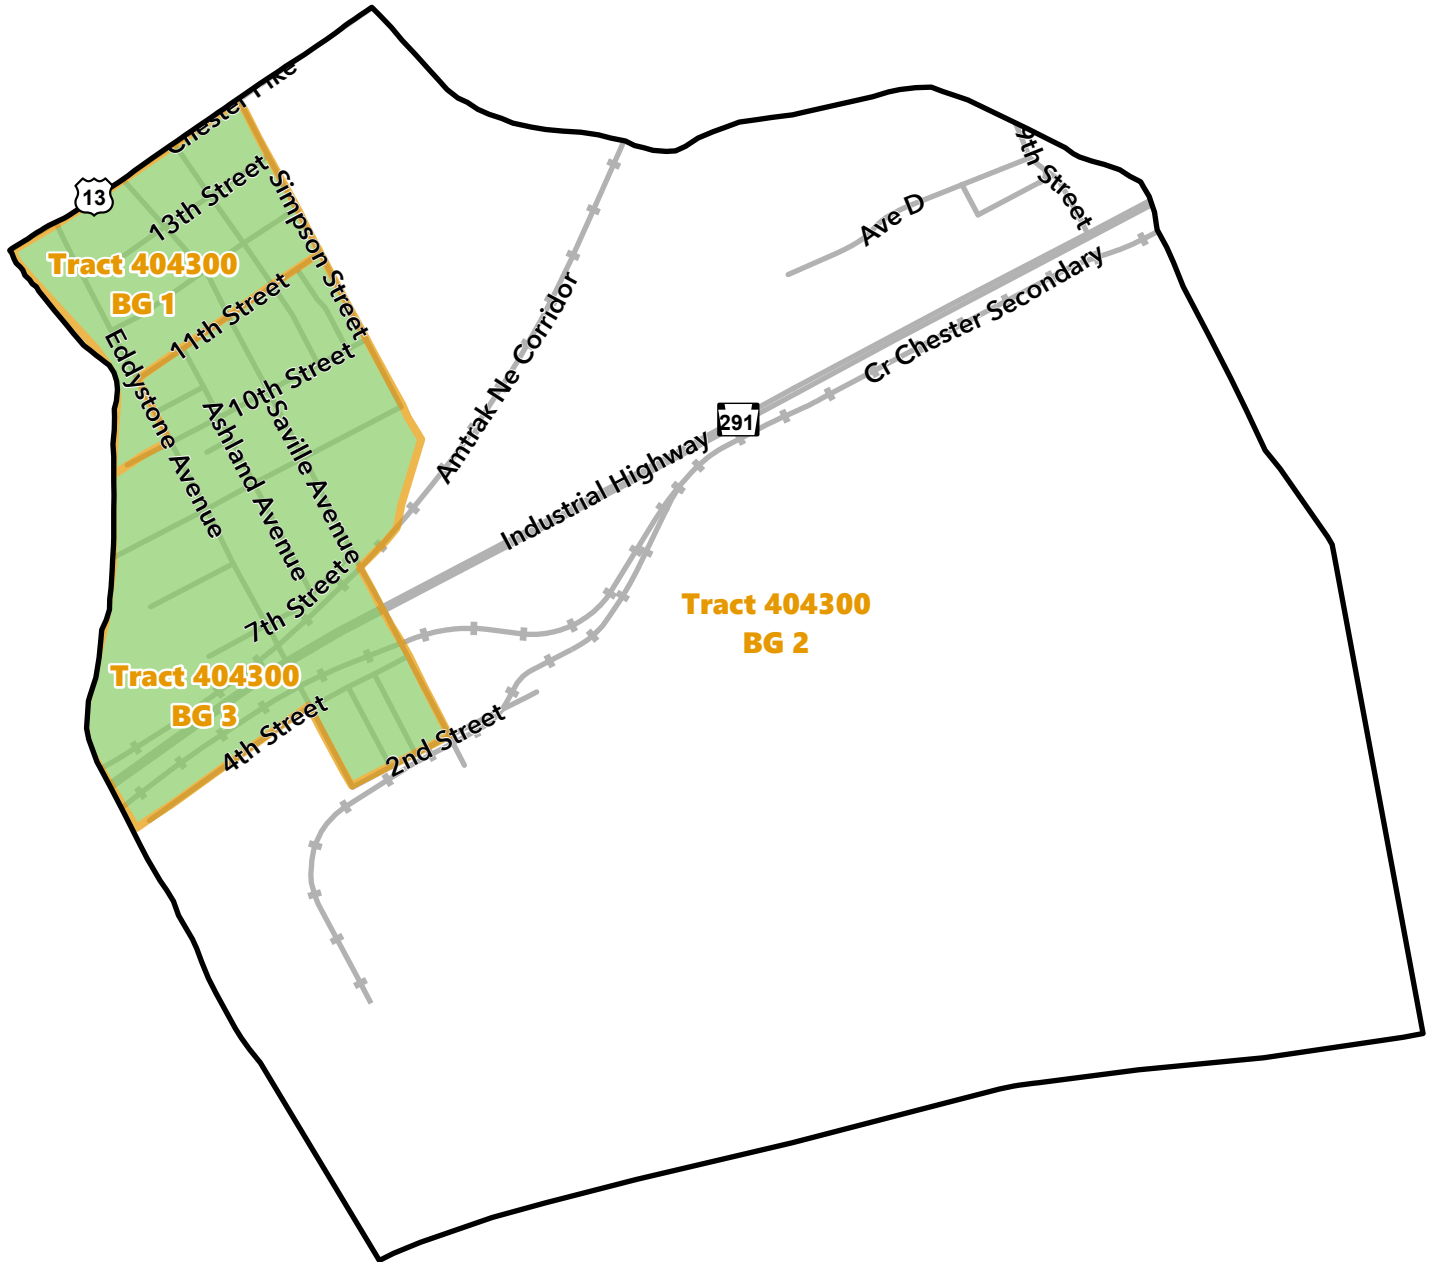

| Census Tract | Block Group | Low/Mod Pop  | Low/Mod Universe | Low/Mod Percent |
|--------------|-------------|--------------|------------------|-----------------|
| 404300       | 1           | 565          | 780              | 72.40%          |
| 404300       | 2           | 0            | 0                | 0.00%           |
| 404300       | 3           | 1,295        | 1,625            | 79.70%          |
| <b>Total</b> |             | <b>1,860</b> | <b>2,405</b>     | <b>77.34%</b>   |

0 500 1,000  
Feet

Source: HUD - Low/Moderate Income Summary Data, 2016-2020 American Community Survey, US Department of Commerce, Bureau of the Census