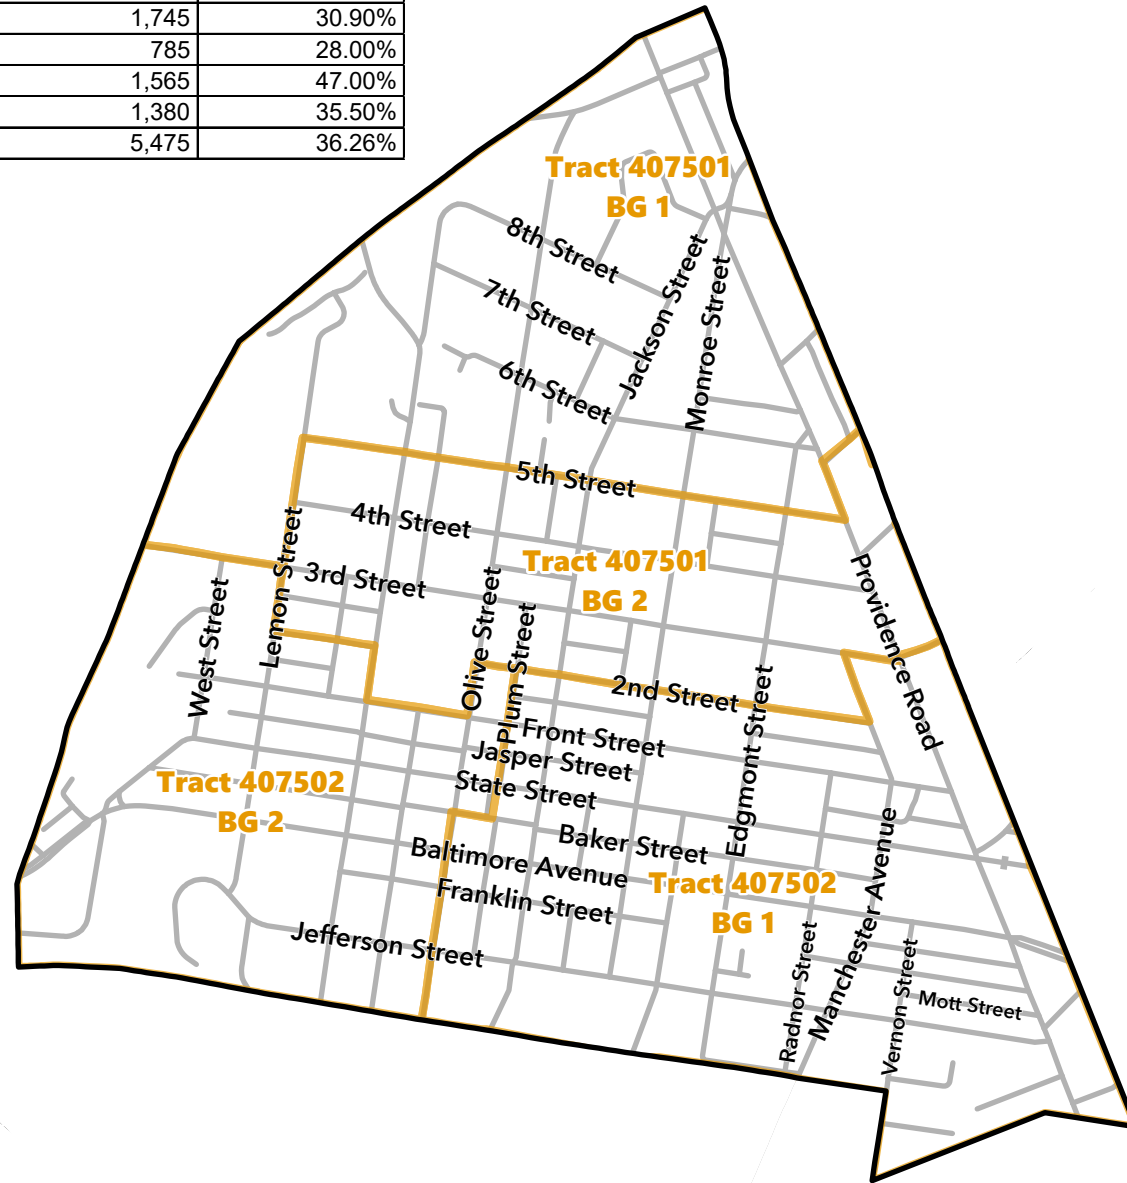

Census Tract	Block Group	Low/Mod Pop	Low/Mod Universe	Low/Mod Percent
407501	1	540	1,745	30.90%
407501	2	220	785	28.00%
407502	1	735	1,565	47.00%
407502	2	490	1,380	35.50%
Total		1,985	5,475	36.26%

Source: HUD - Low/Moderate Income Summary Data, 2016-2020 American Community Survey, US Department of Commerce, Bureau of the Census