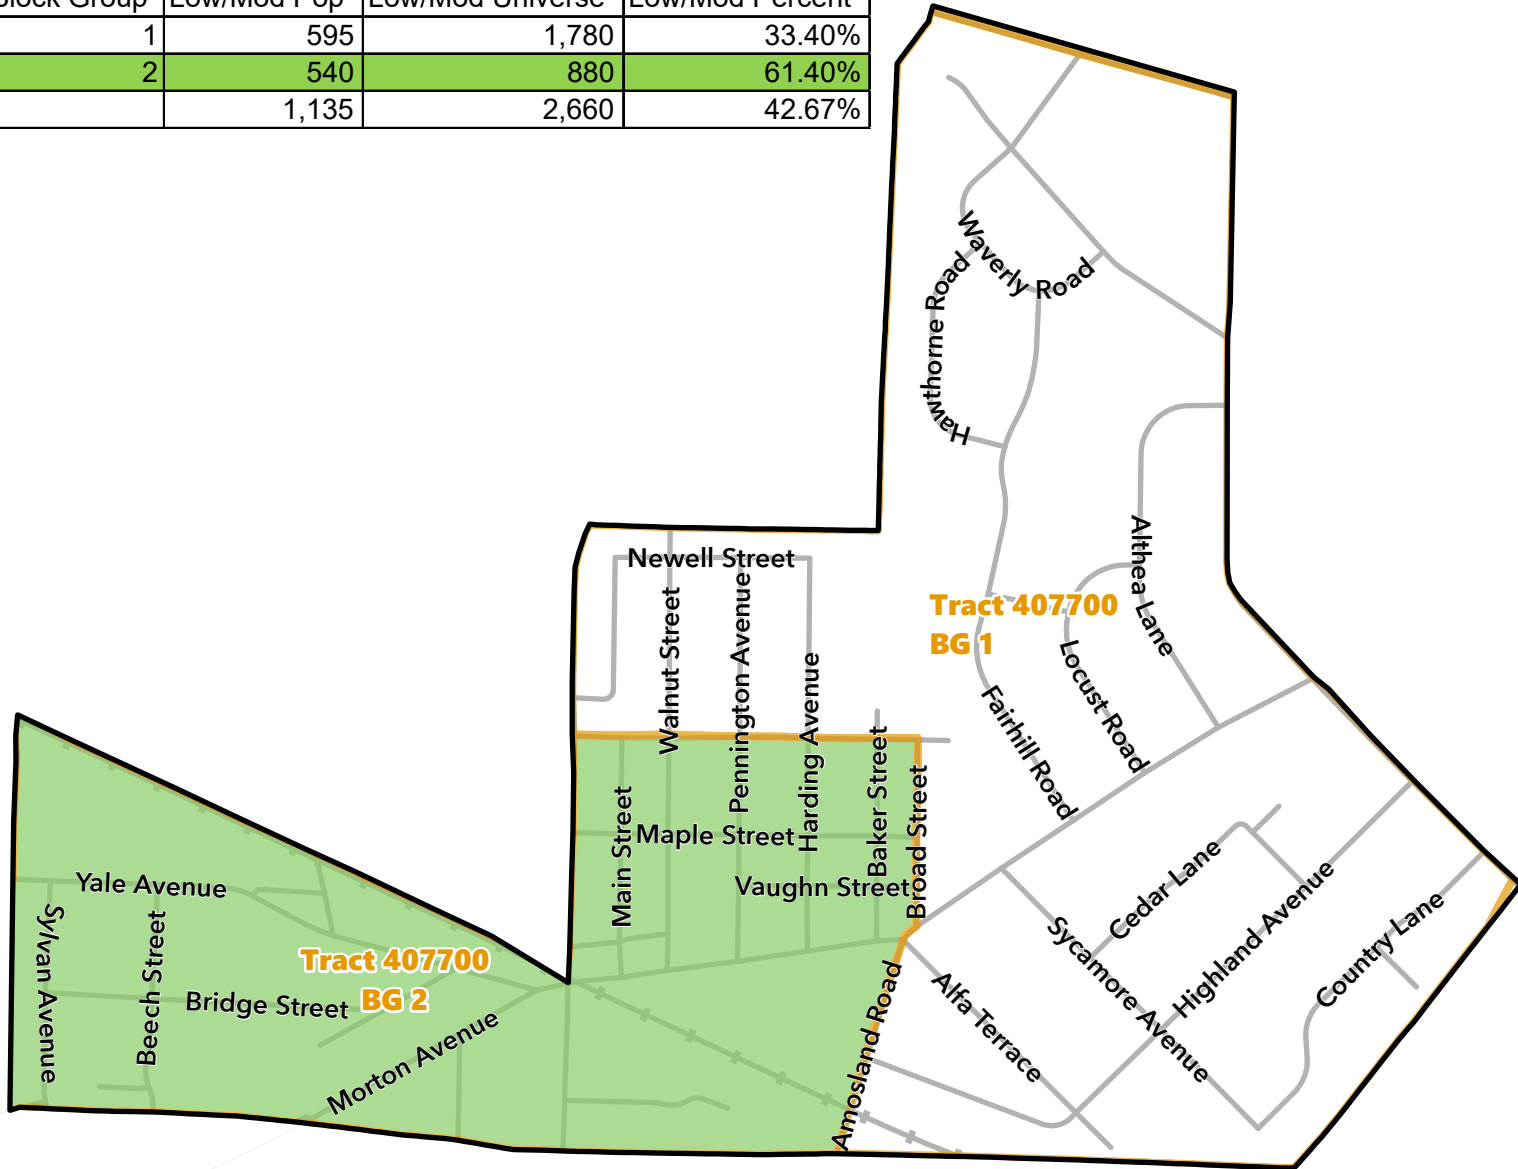

Census Tract	Block Group	Low/Mod Pop	Low/Mod Universe	Low/Mod Percent
407700	1	595	1,780	33.40%
407700	2	540	880	61.40%
Total		1,135	2,660	42.67%

Source: HUD - Low/Moderate Income Summary Data, 2016-2020 American Community Survey, US Department of Commerce, Bureau of the Census