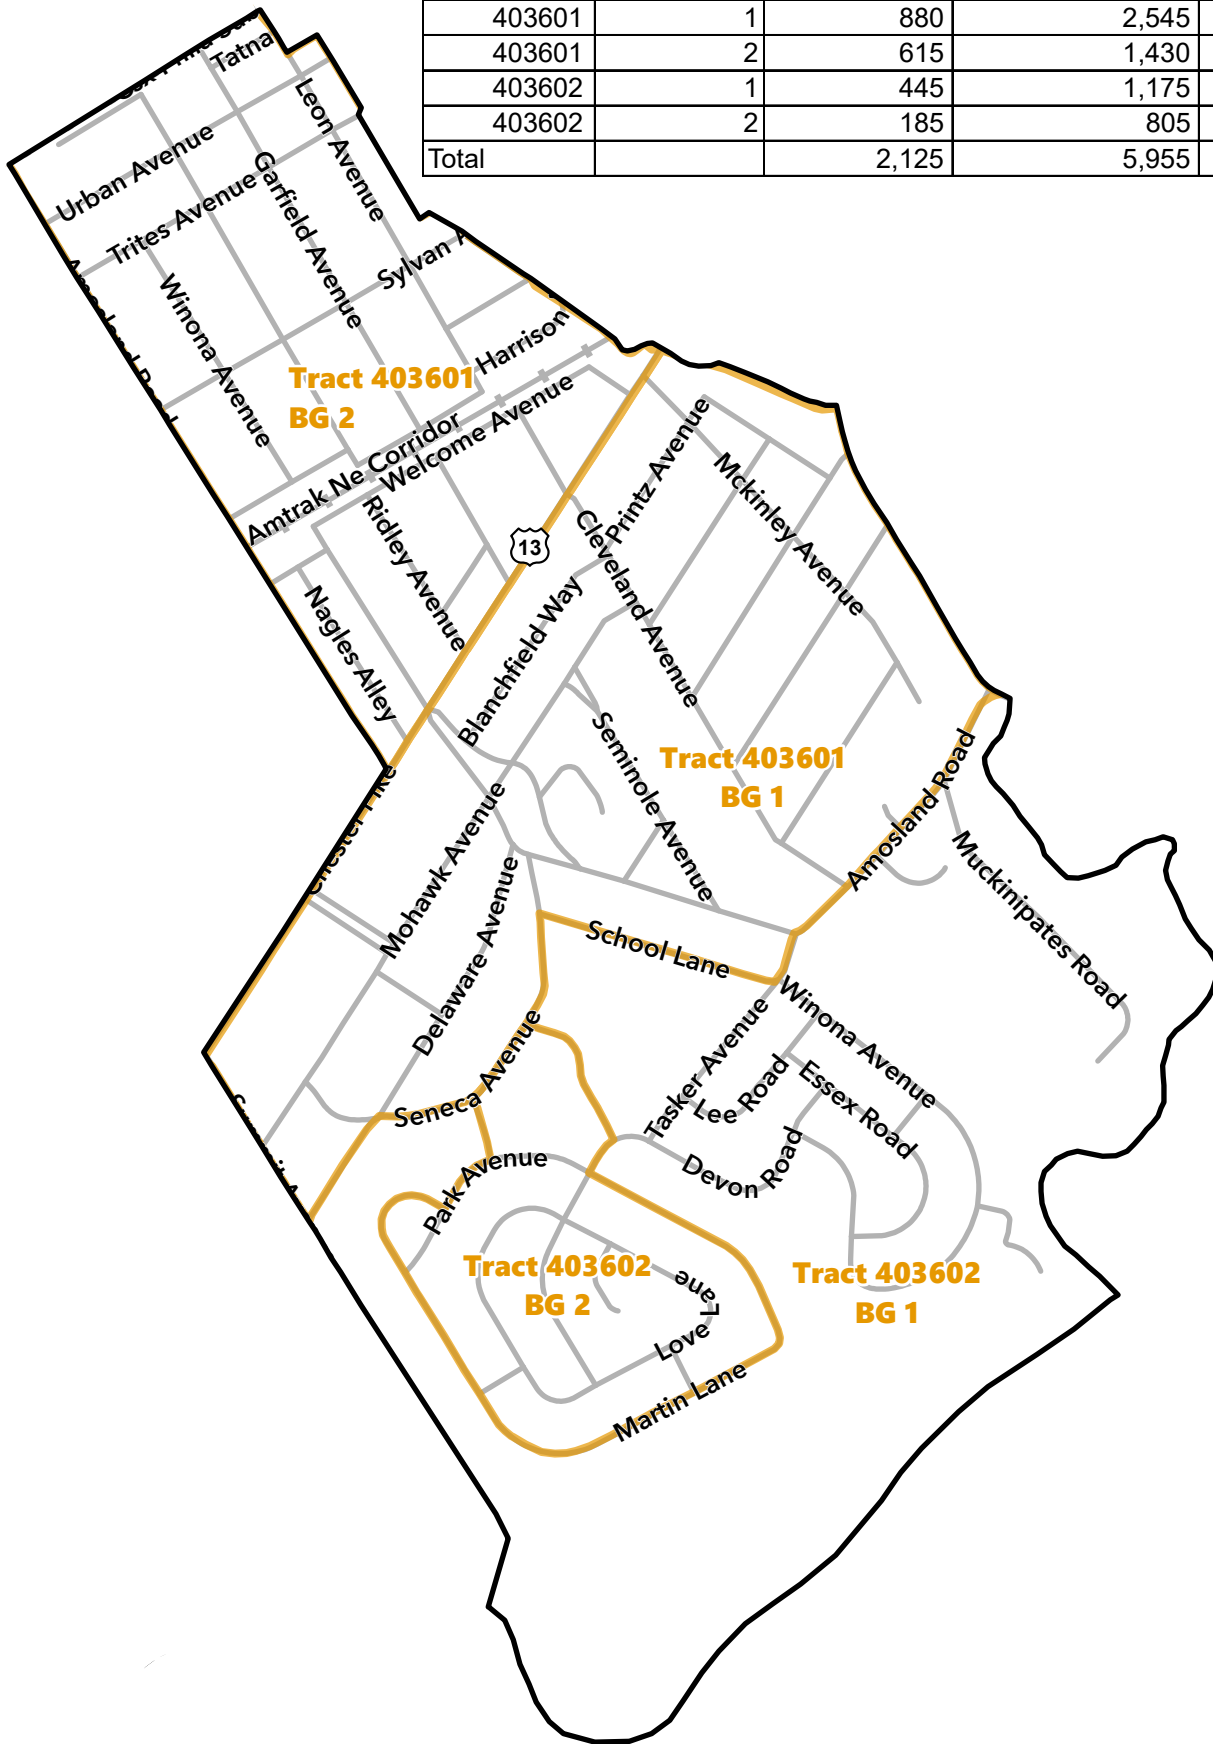

Census Tract	Block Group	Low/Mod Pop	Low/Mod Universe	Low/Mod Percent
403601	1	880	2,545	34.60%
403601	2	615	1,430	43.00%
403602	1	445	1,175	37.90%
403602	2	185	805	23.00%
Total		2,125	5,955	35.68%

Source: HUD - Low/Moderate Income Summary Data, 2016-2020 American Community Survey, US Department of Commerce, Bureau of the Census