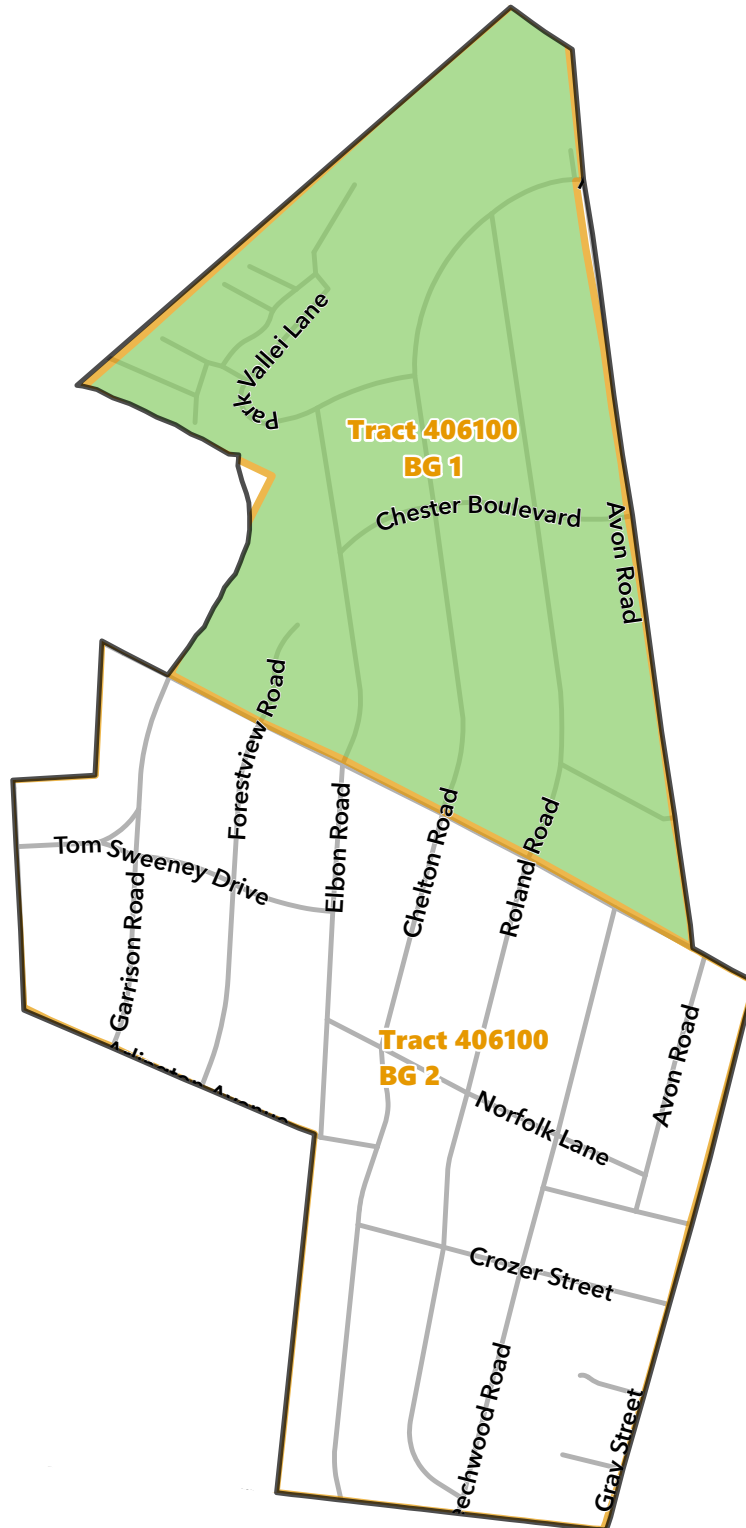

Census Tract	Block Group	Low/Mod Pop	Low/Mod Universe	Low/Mod Percent
406100	1	445	855	52.00%
406100	2	405	1,185	34.20%
Total		850	2,040	41.67%

Source: HUD - Low/Moderate Income Summary Data, 2016-2020 American Community Survey, US Department of Commerce, Bureau of the Census