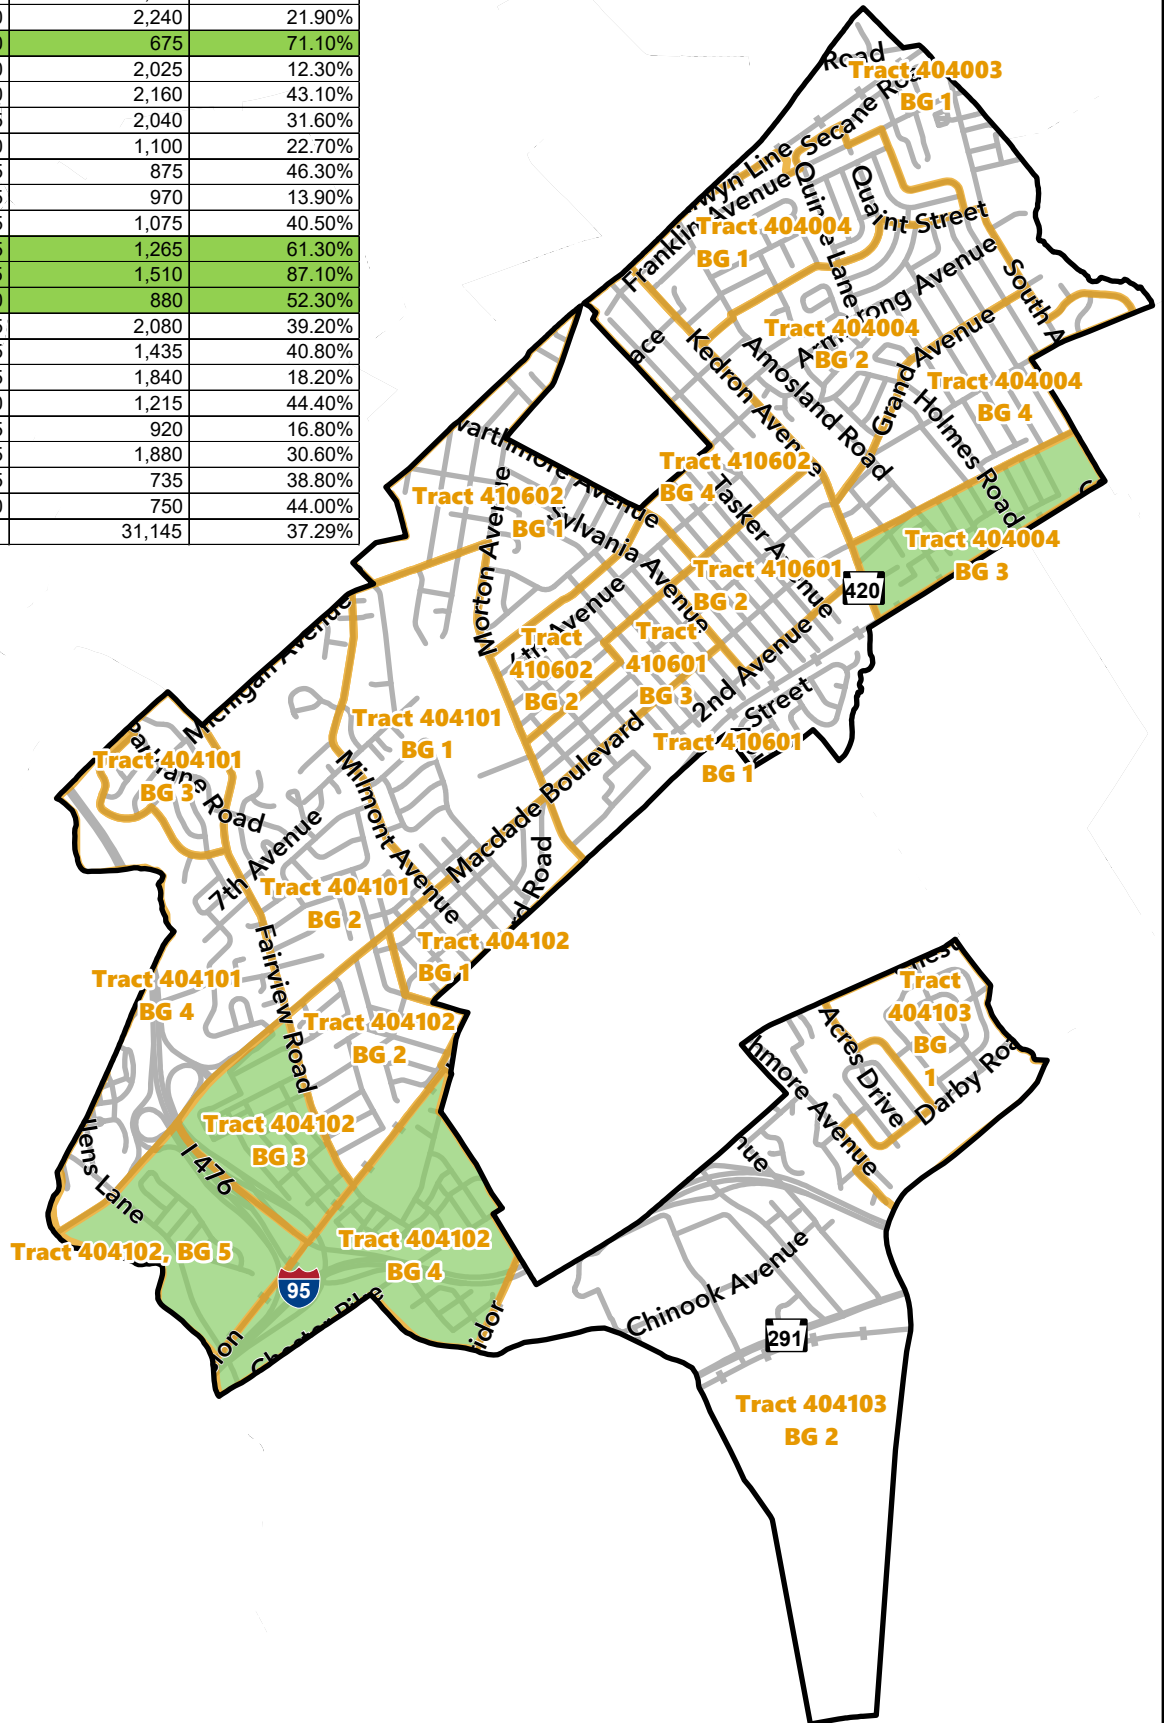

Census Tract	Block Group	Low/Mod Pop	Low/Mod Universe	Low/Mod Percent
404003	1	1,015	2,025	50.10%
404004	1	410	1,450	28.30%
404004	2	490	2,240	21.90%
404004	3	480	675	71.10%
404004	4	250	2,025	12.30%
404101	1	930	2,160	43.10%
404101	2	645	2,040	31.60%
404101	3	250	1,100	22.70%
404101	4	405	875	46.30%
404102	1	135	970	13.90%
404102	2	435	1,075	40.50%
404102	3	775	1,265	61.30%
404102	4	1,315	1,510	87.10%
404102	5	460	880	52.30%
404103	1	815	2,080	39.20%
404103	2	585	1,435	40.80%
410601	1	335	1,840	18.20%
410601	2	540	1,215	44.40%
410601	3	155	920	16.80%
410602	1	575	1,880	30.60%
410602	2	285	735	38.80%
410602	4	330	750	44.00%
Total		11,615	31,145	37.29%

Source: HUD - Low/Moderate Income Summary Data, 2016-2020 American Community Survey, US Department of Commerce, Bureau of the Census