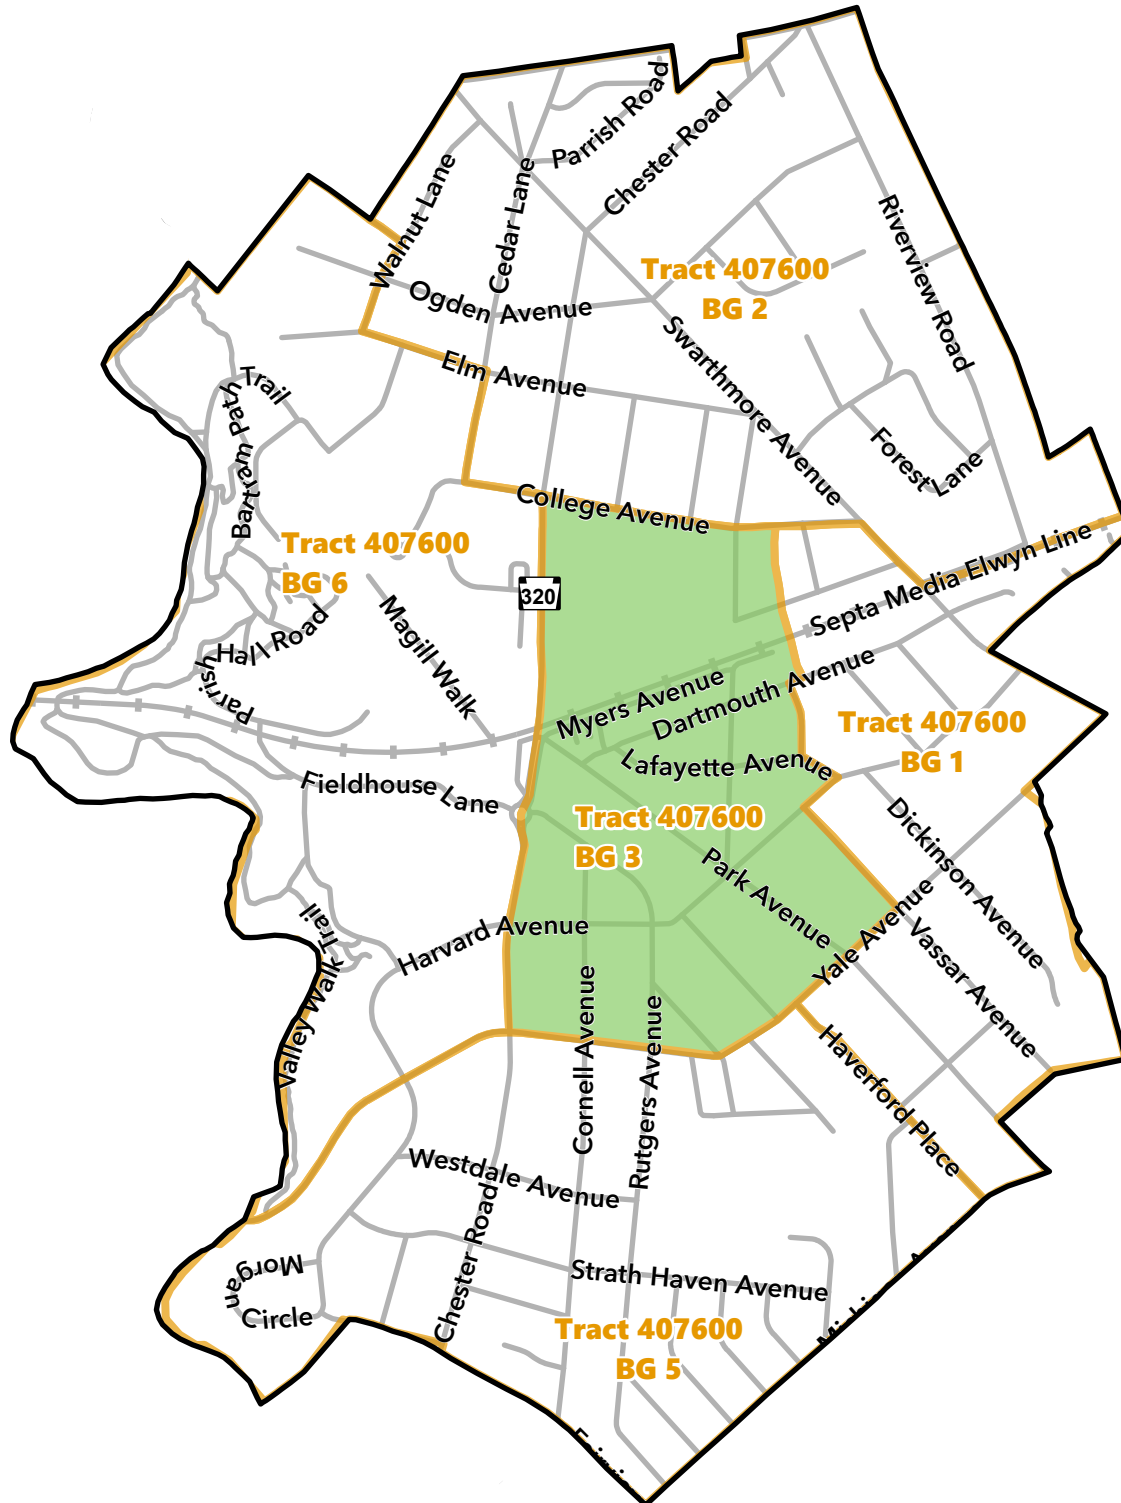

Census Tract	Block Group	Low/Mod Pop	Low/Mod Universe	Low/Mod Percent
407600	1	80	975	8.20%
407600	2	35	1,140	3.10%
407600	3	670	1,055	63.50%
407600	5	175	1,060	16.50%
407600	6	275	755	36.40%
Total		1,235	4,985	24.77%

Source: HUD - Low/Moderate Income Summary Data, 2016-2020 American Community Survey, US Department of Commerce, Bureau of the Census