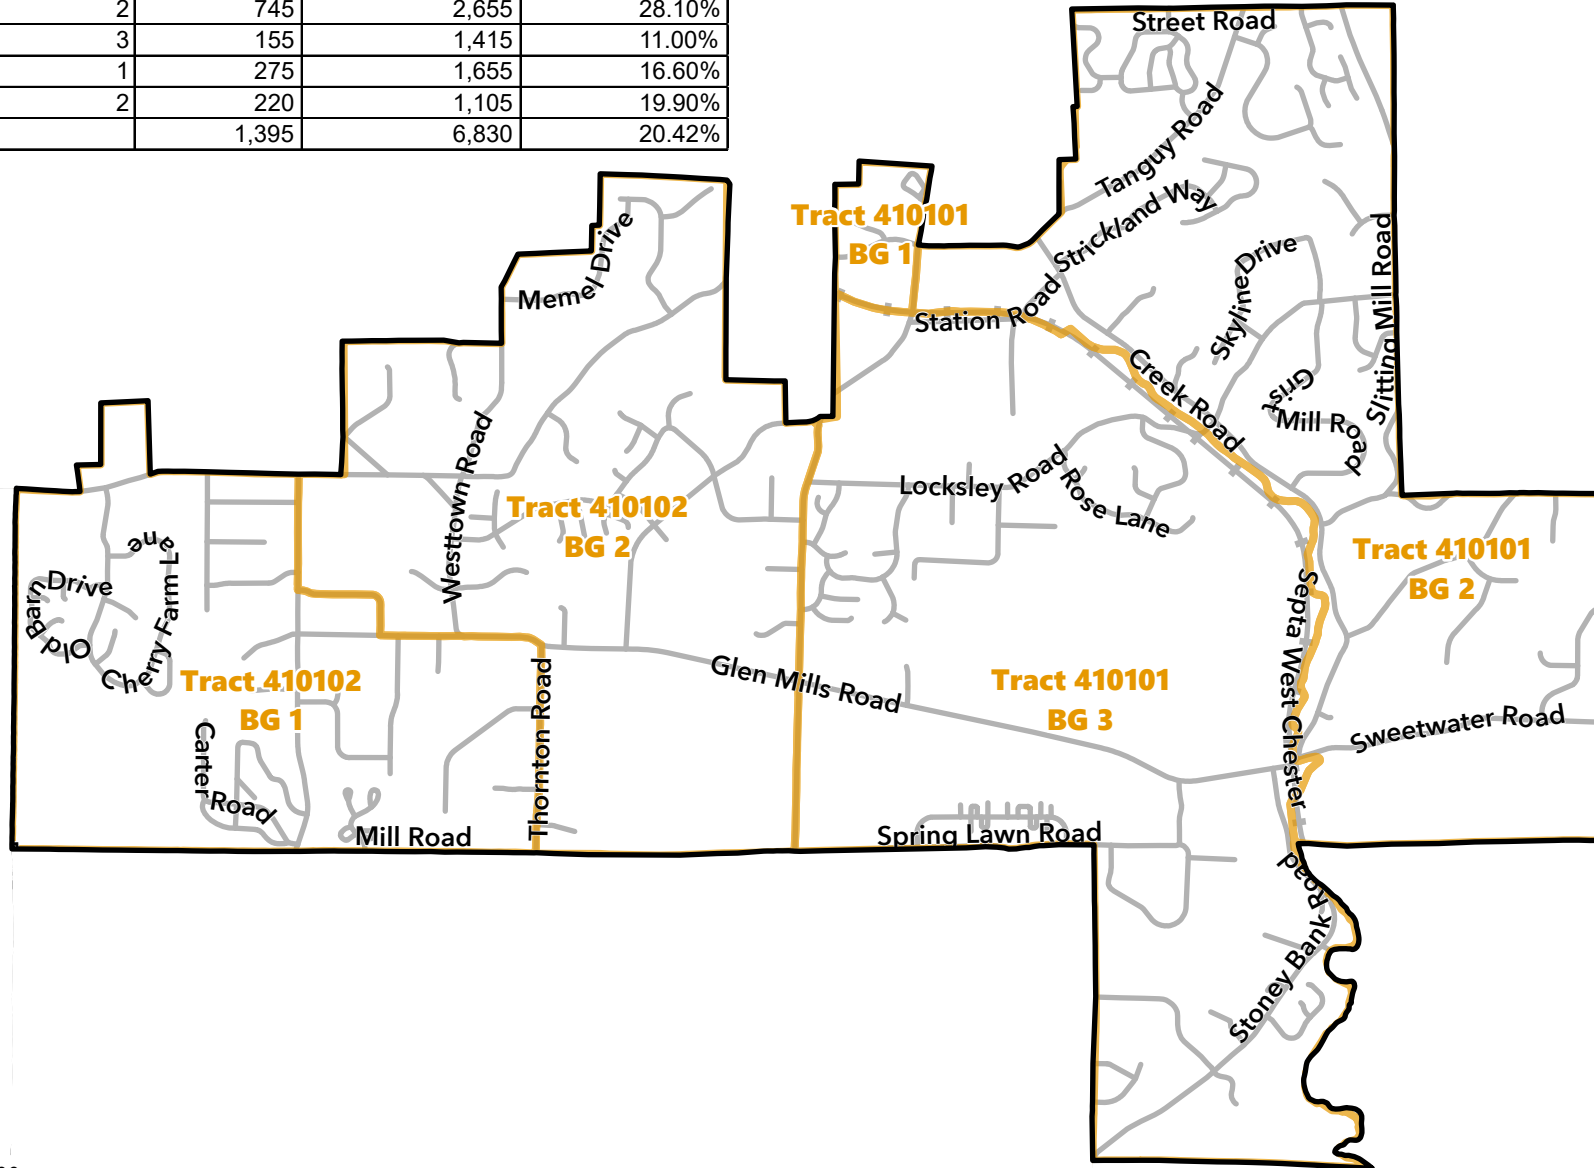

Census Tract	Block Group	Low/Mod Pop	Low/Mod Universe	Low/Mod Percent
410101	1	0	0	0.00%
410101	2	745	2,655	28.10%
410101	3	155	1,415	11.00%
410102	1	275	1,655	16.60%
410102	2	220	1,105	19.90%
Total		1,395	6,830	20.42%

0 1,250 2,500
US Feet

Source: HUD - Low/Moderate Income Summary Data, 2016-2020 American Community Survey, US Department of Commerce, Bureau of the Census