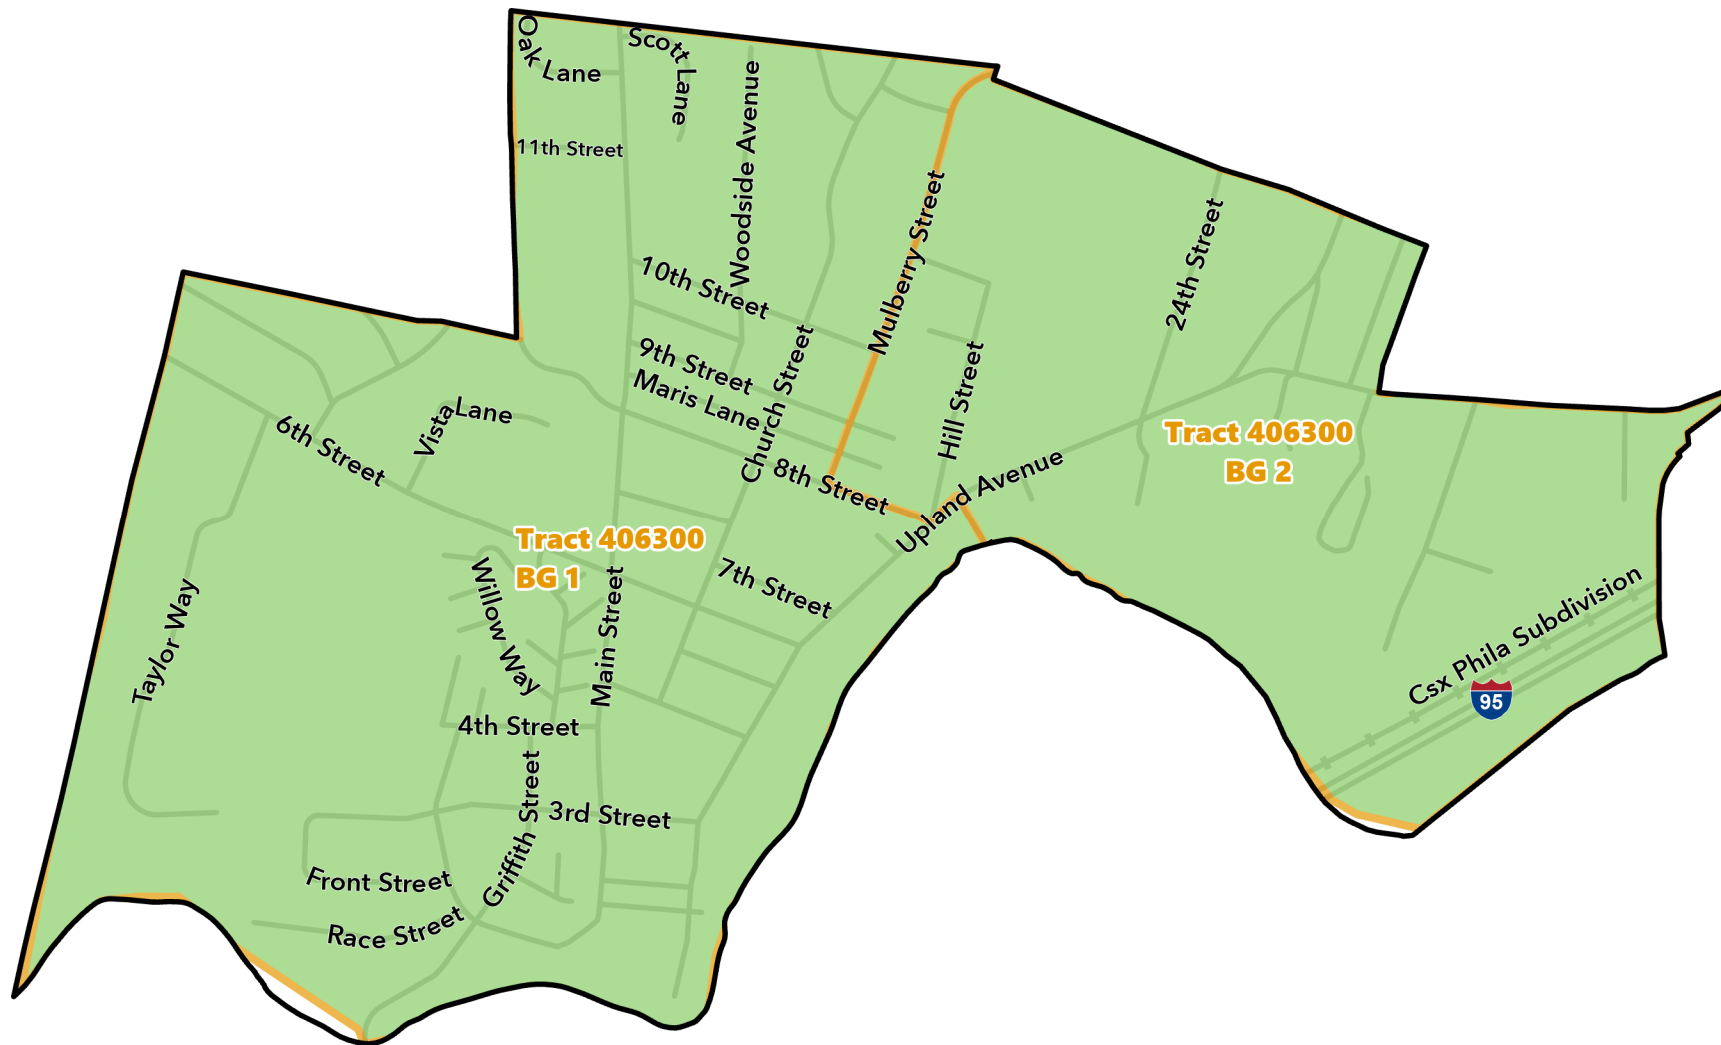

Census Tract	Block Group	Low/Mod Pop	Low/Mod Universe	Low/Mod Percent
406300	1	1,805	2,735	66.00%
406300	2	485	590	82.20%
<b>Total</b>		<b>2,290</b>	<b>3,325</b>	<b>68.87%</b>

Source: HUD - Low/Moderate Income Summary Data, 2016-2020 American Community Survey, US Department of Commerce, Bureau of the Census