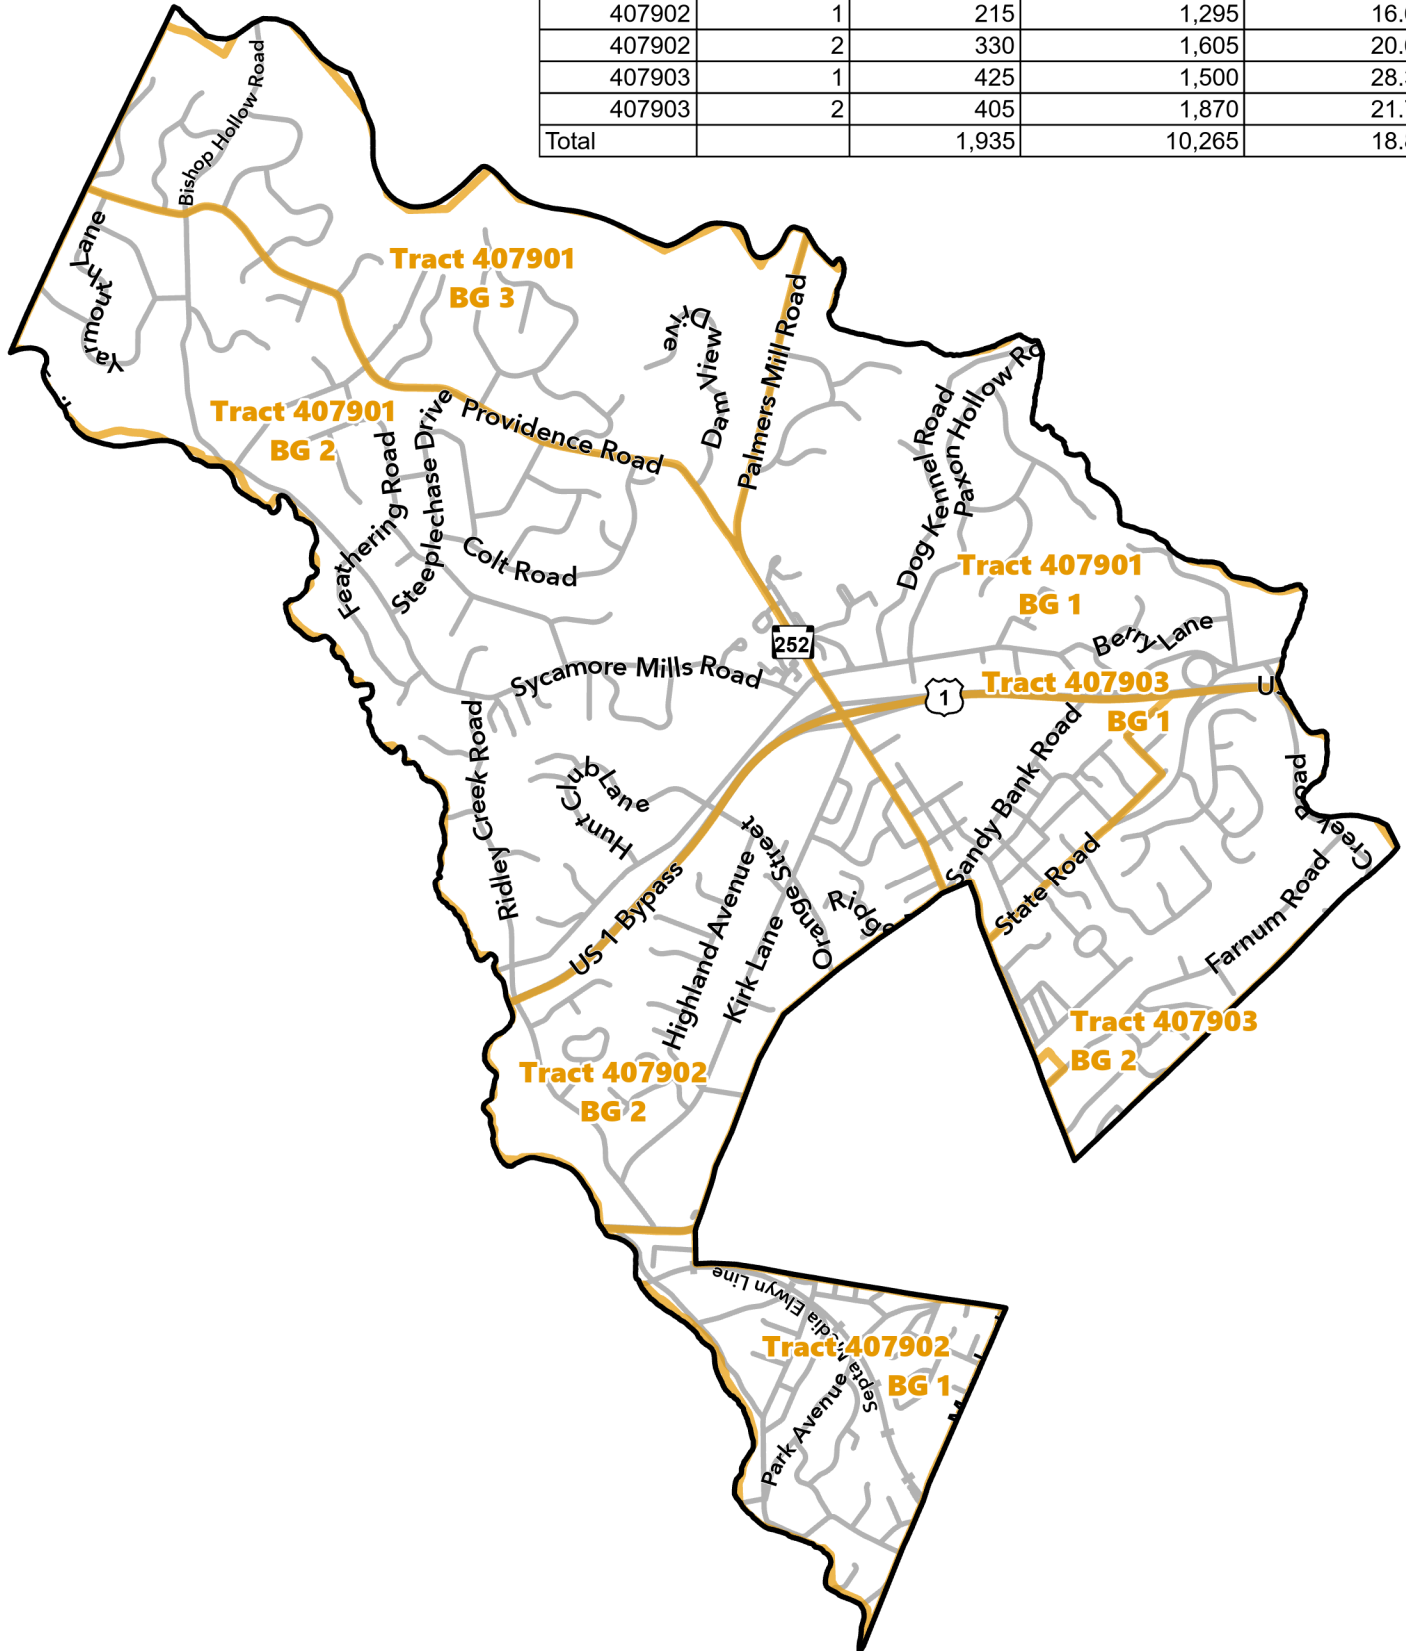

Census Tract	Block Group	Low/Mod Pop	Low/Mod Universe	Low/Mod Percent
407901	1	75	940	8.00%
407901	2	430	2,185	19.70%
407901	3	55	870	6.30%
407902	1	215	1,295	16.60%
407902	2	330	1,605	20.60%
407903	1	425	1,500	28.30%
407903	2	405	1,870	21.70%
Total		1,935	10,265	18.85%

Source: HUD - Low/Moderate Income Summary Data, 2016-2020 American Community Survey, US Department of Commerce, Bureau of the Census