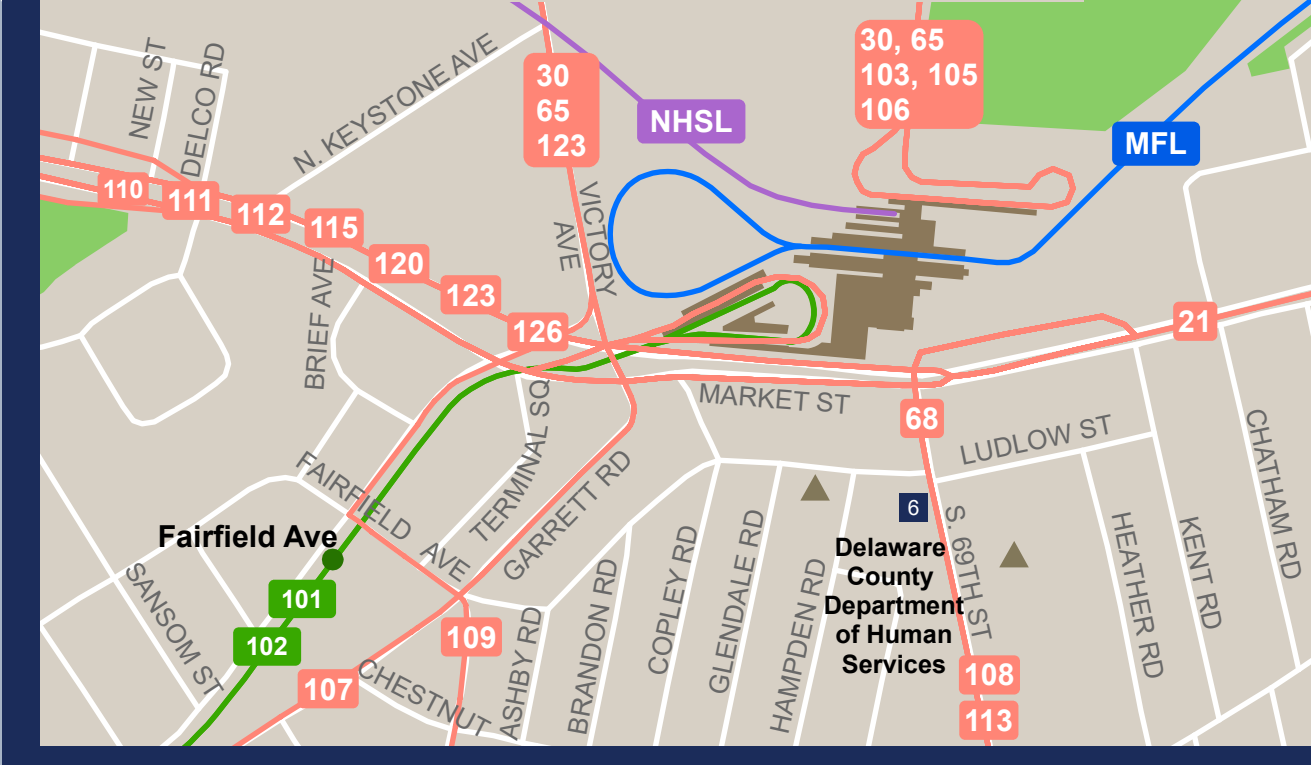

69th Street Transportation Center