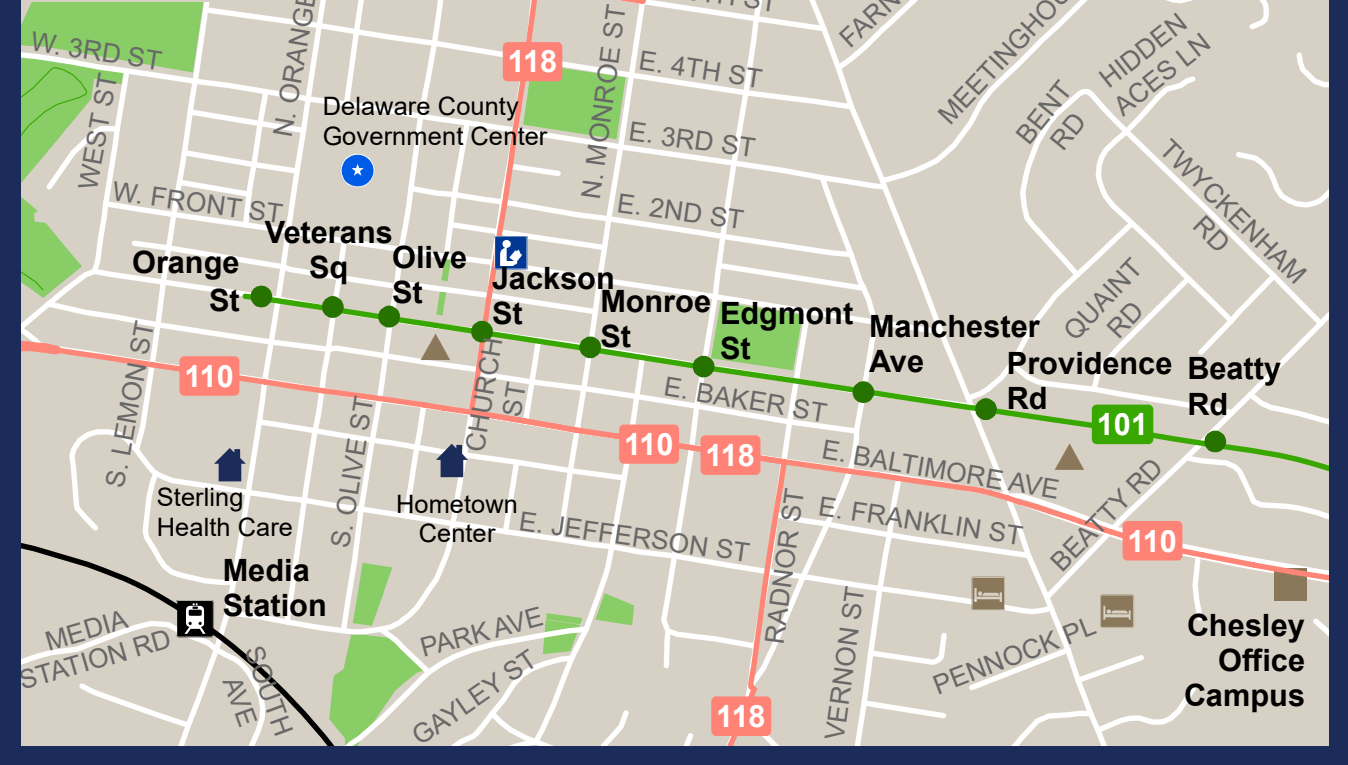

Delaware County Bus Routes

1. ### Bus Routes
2. 21 Penns Landing to 69th St TC
   - 30 30th St Station to 69th St TC
   - 37 Chester TC to Broad-Snyder
   - 42 Penns Landing to Wycombe or 61st-Pine
   - 65 Germantown to 69th St TC
   - 68 Broad-Oregon to UPS & 69th St TC
   - 103 Ardmore to 69th St TC
   - 104 West Chester U to 69th St TC
   - 105 Rosemont to 69th St TC
   - 106 Paoli to 69th St TC
   - 107 Lawrence Park to 69th St TC-107
   - 108 UPS or Airport to 69th St TC
   - 109 Chester TC to 69th St TC
   - 110 Penn State U to 69th St TC
   - 111 Chadds Ford to 69th St TC
   - 112 DCCC to 69th St TC
   - 113 Tri State Mall to 69th St TC
   - 114 Granite Run Mall to Darby TC
   - 115 DCCC & Darby TC to Airport
   - 117 Penn State U to I-95 Industrial Pk
   - 118 Newtown Square to Chester TC
   - 119 Cheyney U to Chester TC
   - 120 Cheyney U to 69th St TC
   - 123 King of Prussia to 69th St TC
   - 126 Lawrence Park to 69th St TC-126

69th Street Transportation Center

Media

Darby Transportation Center

Chester Transportation Center

Social Service Organizations in Delaware County

1 Community Action Agency Darby Office	8 Delaware County Housing Authority
2 Community Action Agency Family Management Center	9 Chester Housing Authority
3 Community Action Agency Intake and Assessment	10 Social Security Office - Chester
4 Delaware County Assistance Office Headquarters - Crosby District	11 Delaware County Assistance Office - Upper Darby
5 Delaware County Assistance Office Headquarters - Darby District	12 Mental Health Partnership
6 Delaware County Department of Human Services	13 Salvation Army - Chester
7 Catholic Social Services Delaware County Family Services	14 Salvation Army - Darby Corps