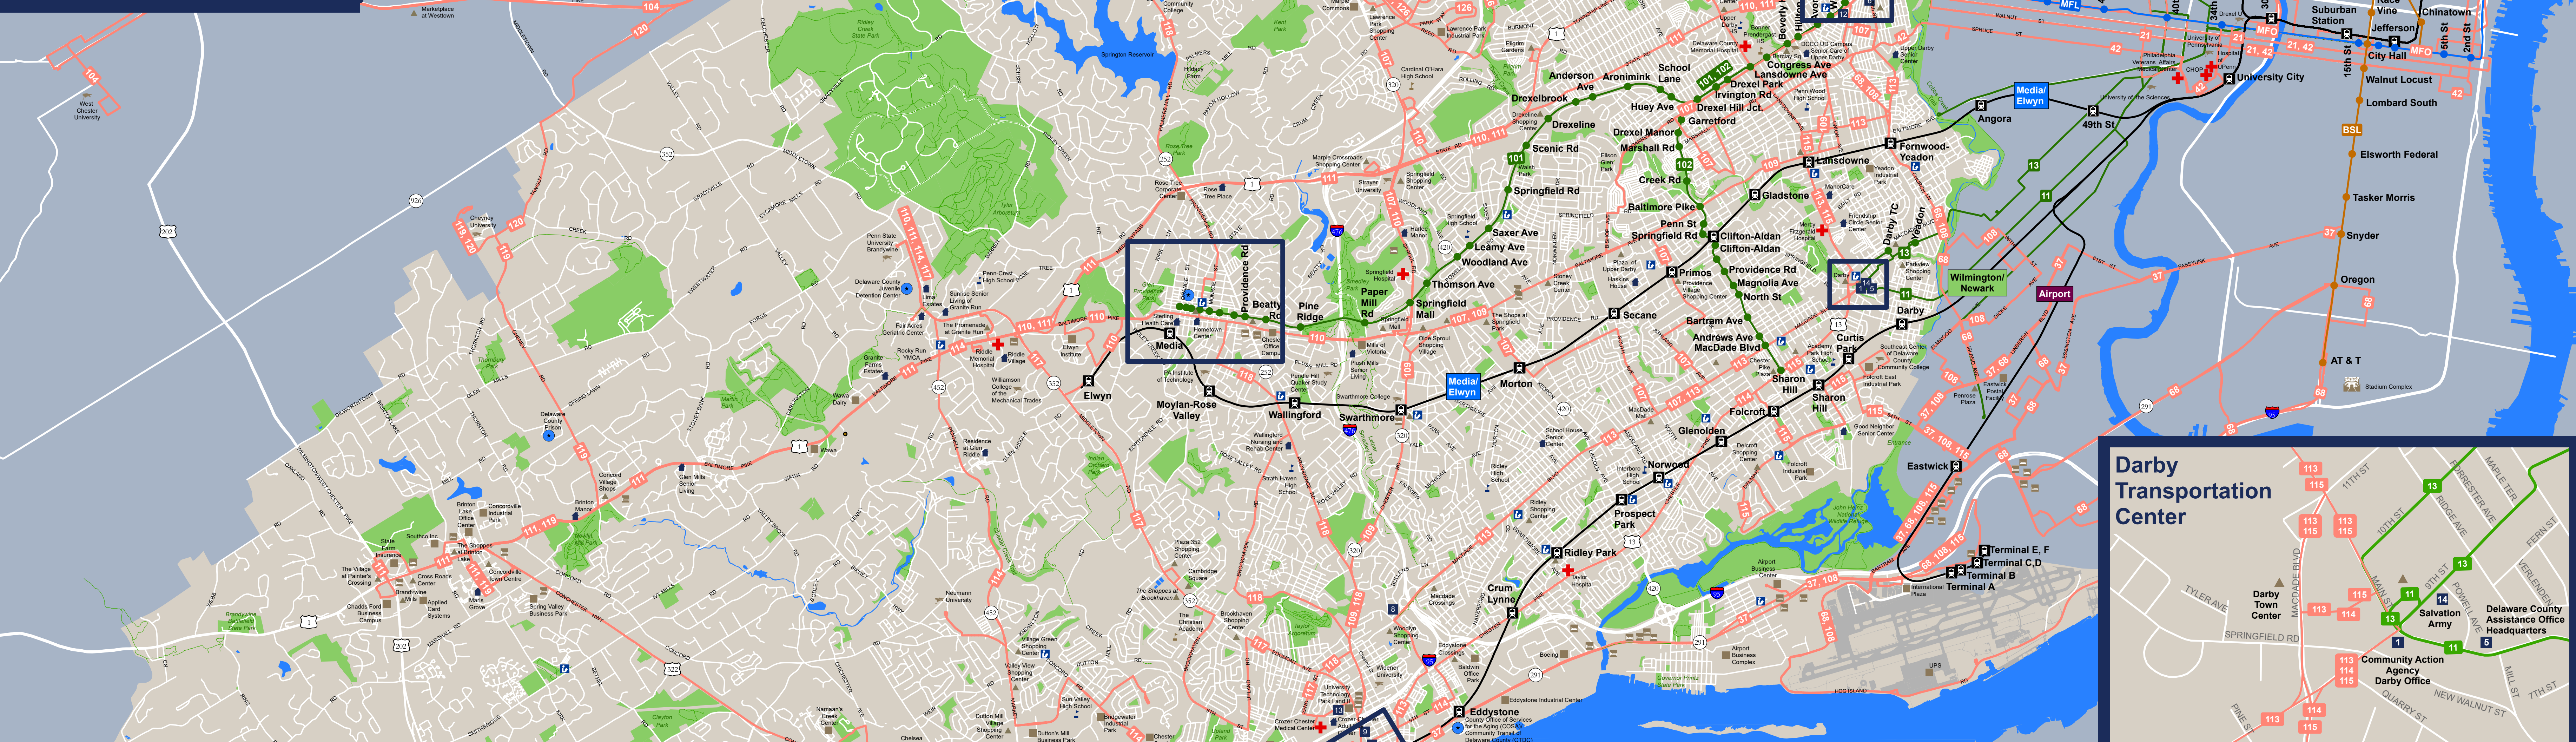

Delaware County Bus Routes

1. ### Bus Routes
2. 21 Penns Landing to 69th St TC
   - 30 30th St Station to 69th St TC
   - 37 Chester TC to Broad-Snyder
   - 42 Penns Landing to Wycombe or 61st-Pine
   - 65 Germantown to 69th St TC
   - 68 Broad-Oregon to UPS & 69th St TC
   - 103 Ardmore to 69th St TC
   - 104 West Chester U to 69th St TC
   - 105 Rosemont to 69th St TC
   - 106 Paoli to 69th St TC
   - 107 Lawrence Park to 69th St TC-107
   - 108 UPS or Airport to 69th St TC
   - 109 Chester TC to 69th St TC
   - 110 Penn State U to 69th St TC
   - 111 Chadds Ford to 69th St TC
   - 112 DCCC to 69th St TC
   - 113 Tri State Mall to 69th St TC
   - 114 Granite Run Mall to Darby TC
   - 115 DCCC & Darby TC to Airport
   - 117 Penn State U to I-95 Industrial Pk
   - 118 Newtown Square to Chester TC
   - 119 Cheyney U to Chester TC
   - 120 Cheyney U to 69th St TC
   - 123 King of Prussia to 69th St TC
   - 126 Lawrence Park to 69th St TC-126

69th Street Transportation Center

Media

Darby Transportation Center

Chester Transportation Center

Social Service Organizations in Delaware County

1 Community Action Agency Darby Office	8 Delaware County Housing Authority
2 Community Action Agency Family Management Center	9 Chester Housing Authority
3 Community Action Agency Intake and Assessment	10 Social Security Office - Chester
4 Delaware County Assistance Office Headquarters - Crosby District	11 Delaware County Assistance Office - Upper Darby
5 Delaware County Assistance Office Headquarters - Darby District	12 Mental Health Partnership
6 Delaware County Department of Human Services	13 Salvation Army - Chester
7 Catholic Social Services Delaware County Family Services	14 Salvation Army - Darby Corps