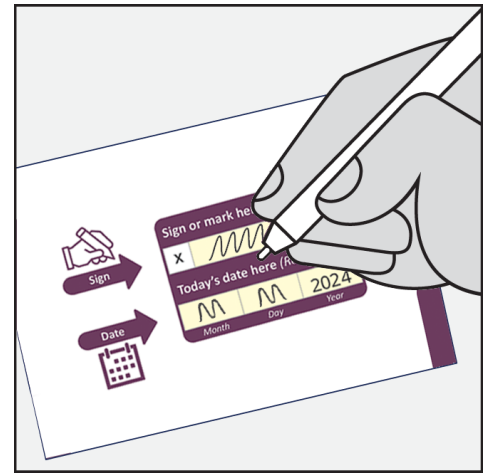

* **Ridley Park Opens Oct. 14:** Mon, Tue, Wed, Thu, Fri: 8:30 am-4 pm

* **Chadds Ford Opens Oct. 14:** Mon, Tue, Wed, Thu: 8 am-4 pm / Fri: 8 am-12 pm

On Nov. 5, the Ridley Park drop box closes at 8 pm, and the **Chadds Ford drop box closes at 4 pm.**

Note: The drop boxes in Sharon Hill and Rose Valley have been removed.

Instructions—Make your ballot count!

1. Put your ballot in the yellow envelope that says “**Official Election Ballot**” and seal it.

2. Put the yellow envelope that says “**Official Election Ballot**” in the **return envelope with the purple coloring**.

3. Sign and date the return envelope. **Put today’s date**—the date you are signing.